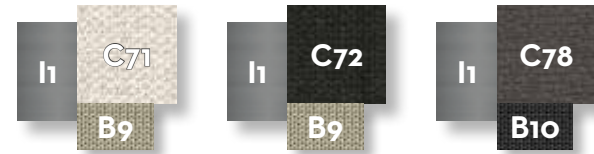

SOFA LOUNGE DX / CODE: GEOLONDX

	Width	Depth	Height	H. seat	H. cushion
cm	90	170	65	37	30
inch	35.4	66.9	25.6	14.6	11.8

SOFA LOUNGE SX / CODE: GEOLONSX

	Width	Depth	Height	H. seat	H. cushion
cm	90	170	65	37	30
inch	35.4	66.9	25.6	14.6	11.8

SOFA LOUNGE XL DX / CODE: GEOXLDX

	Width	Depth	Height	H. seat	H. cushion
cm	123	143	65	37	30
inch	48.4	56.3	25.6	14.6	11.8

SOFA LOUNGE XL SX / CODE: GEOXLSX

	Width	Depth	Height	H. seat	H. cushion
cm	123	143	65	37	30
inch	48.4	56.3	25.6	14.6	11.8

DAYBED / CODE: GEOBED

	Width	Depth	Height	H. seat	H. cushion
cm	146	143	65	37	30
inch	57.5	56.3	25.6	14.6	11.8

LIVING ARMCHAIR / CODE: GEOPL

	Width	Depth	Height	H. seat	H. cushion
cm	86	86	65	37	15
inch	33.9	33.9	25.6	14.6	5.9

LOUNGE FOLDING ARMCHAIR / CODE: GEOPLON

	Width	Depth	Height	H. seat	H. cushion
cm	65	70	74	39	3
inch	26	28	29	15	1.2

COFFEE TABLE D60 / CODE: GEOTCD60

	Width	Depth	Height
cm	60	60	40
inch	23.6	23.6	15.7

COFFEE TABLE 60X60 / CODE: GEOTC6060

	Width	Depth	Height
cm	60	60	40
inch	23.6	23.6	15.7

COFFEE TABLE 80X80 / CODE: GEOTC8080

	Width	Depth	Height
cm	80	80	35
inch	31.5	31.5	13.8

COFFEE TABLE 110X60 / CODE: GEOTC60110

	Width	Depth	Height
cm	110	60	35
inch	43.3	23.6	13.8

SIDE TABLE 40X90 / CODE: GEOTL90

	Width	Depth	Height
cm	40	90	40
inch	15.7	35.4	15.7