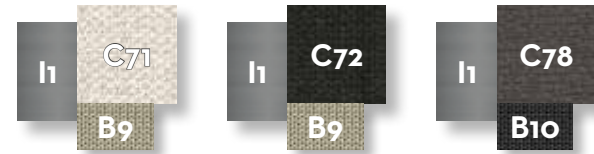

SOFA LOUNGE DX / CODE: GEOLONDX

	Width	Depth	Height	H. seat	H. cushion
cm	90	170	65	37	30
inch	35.4	66.9	25.6	14.6	11.8

SOFA LOUNGE SX / CODE: GEOLONSX

	Width	Depth	Height	H. seat	H. cushion
cm	90	170	65	37	30
inch	35.4	66.9	25.6	14.6	11.8

SOFA LOUNGE XL DX / CODE: GEOXLDX

	Width	Depth	Height	H. seat	H. cushion
cm	123	143	65	37	30
inch	48.4	56.3	25.6	14.6	11.8

SOFA LOUNGE XL SX / CODE: GEOXLSX

	Width	Depth	Height	H. seat	H. cushion
cm	123	143	65	37	30
inch	48.4	56.3	25.6	14.6	11.8

DAYBED / CODE: GEOBED

	Width	Depth	Height	H. seat	H. cushion
cm	146	143	65	37	30
inch	57.5	56.3	25.6	14.6	11.8

LIVING ARMCHAIR / CODE: GEOPL

	Width	Depth	Height	H. seat	H. cushion
cm	86	86	65	37	15
inch	33.9	33.9	25.6	14.6	5.9

LOUNGE FOLDING ARMCHAIR / CODE: GEOPLON

	Width	Depth	Height	H. seat	H. cushion
cm	65	70	74	39	3
inch	26	28	29	15	1.2

COFFEE TABLE D60 / CODE: GEOTCD60

	Width	Depth	Height
cm	60	60	40
inch	23.6	23.6	15.7

COFFEE TABLE 60X60 / CODE: GEOTC6060

	Width	Depth	Height
cm	60	60	40
inch	23.6	23.6	15.7

COFFEE TABLE 80X80 / CODE: GEOTC8080

	Width	Depth	Height
cm	80	80	35
inch	31.5	31.5	13.8

COFFEE TABLE 110X60 / CODE: GEOTC60110

	Width	Depth	Height
cm	110	60	35
inch	43.3	23.6	13.8

SIDE TABLE 40X90 / CODE: GEOTL90

	Width	Depth	Height
cm	40	90	40
inch	15.7	35.4	15.7