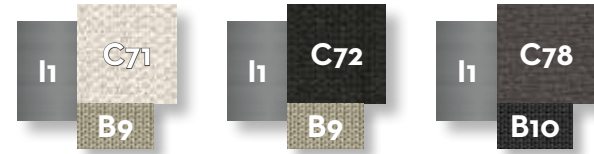

SOFA LOUNGE DX / CODE: GEOLONDX

	Width	Depth	Height	H. seat	H. cushion
cm	90	170	65	37	30
inch	35.4	66.9	25.6	14.6	11.8

SOFA LOUNGE SX / CODE: GEOLONSX

	Width	Depth	Height	H. seat	H. cushion
cm	90	170	65	37	30
inch	35.4	66.9	25.6	14.6	11.8

SOFA LOUNGE XL DX / CODE: GEOXLDX

	Width	Depth	Height	H. seat	H. cushion
cm	123	143	65	37	30
inch	48.4	56.3	25.6	14.6	11.8

SOFA LOUNGE XL SX / CODE: GEOXLSX

	Width	Depth	Height	H. seat	H. cushion
cm	123	143	65	37	30
inch	48.4	56.3	25.6	14.6	11.8

DAYBED / CODE: GEOBED

	Width	Depth	Height	H. seat	H. cushion
cm	146	143	65	37	30
inch	57.5	56.3	25.6	14.6	11.8

LIVING ARMCHAIR / CODE: GEOPL

	Width	Depth	Height	H. seat	H. cushion
cm	86	86	65	37	15
inch	33.9	33.9	25.6	14.6	5.9

LOUNGE FOLDING ARMCHAIR / CODE: GEOPLON

	Width	Depth	Height	H. seat	H. cushion
cm	65	70	74	39	3
inch	26	28	29	15	1.2

COFFEE TABLE D60 / CODE: GEOTCD60

	Width	Depth	Height
cm	60	60	40
inch	23.6	23.6	15.7

COFFEE TABLE 60X60 / CODE: GEOTC6060

	Width	Depth	Height
cm	60	60	40
inch	23.6	23.6	15.7

COFFEE TABLE 80X80 / CODE: GEOTC8080

	Width	Depth	Height
cm	80	80	35
inch	31.5	31.5	13.8

COFFEE TABLE 110X60 / CODE: GEOTC60110

	Width	Depth	Height
cm	110	60	35
inch	43.3	23.6	13.8

SIDE TABLE 40X90 / CODE: GEOTL90

	Width	Depth	Height
cm	40	90	40
inch	15.7	35.4	15.7