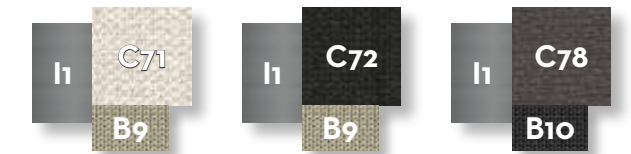

Width	Depth	Height	H. seat	H. cushion
cm	170	91	65	37	30
inch	66.9	35.8	25.6	14.6	11.8