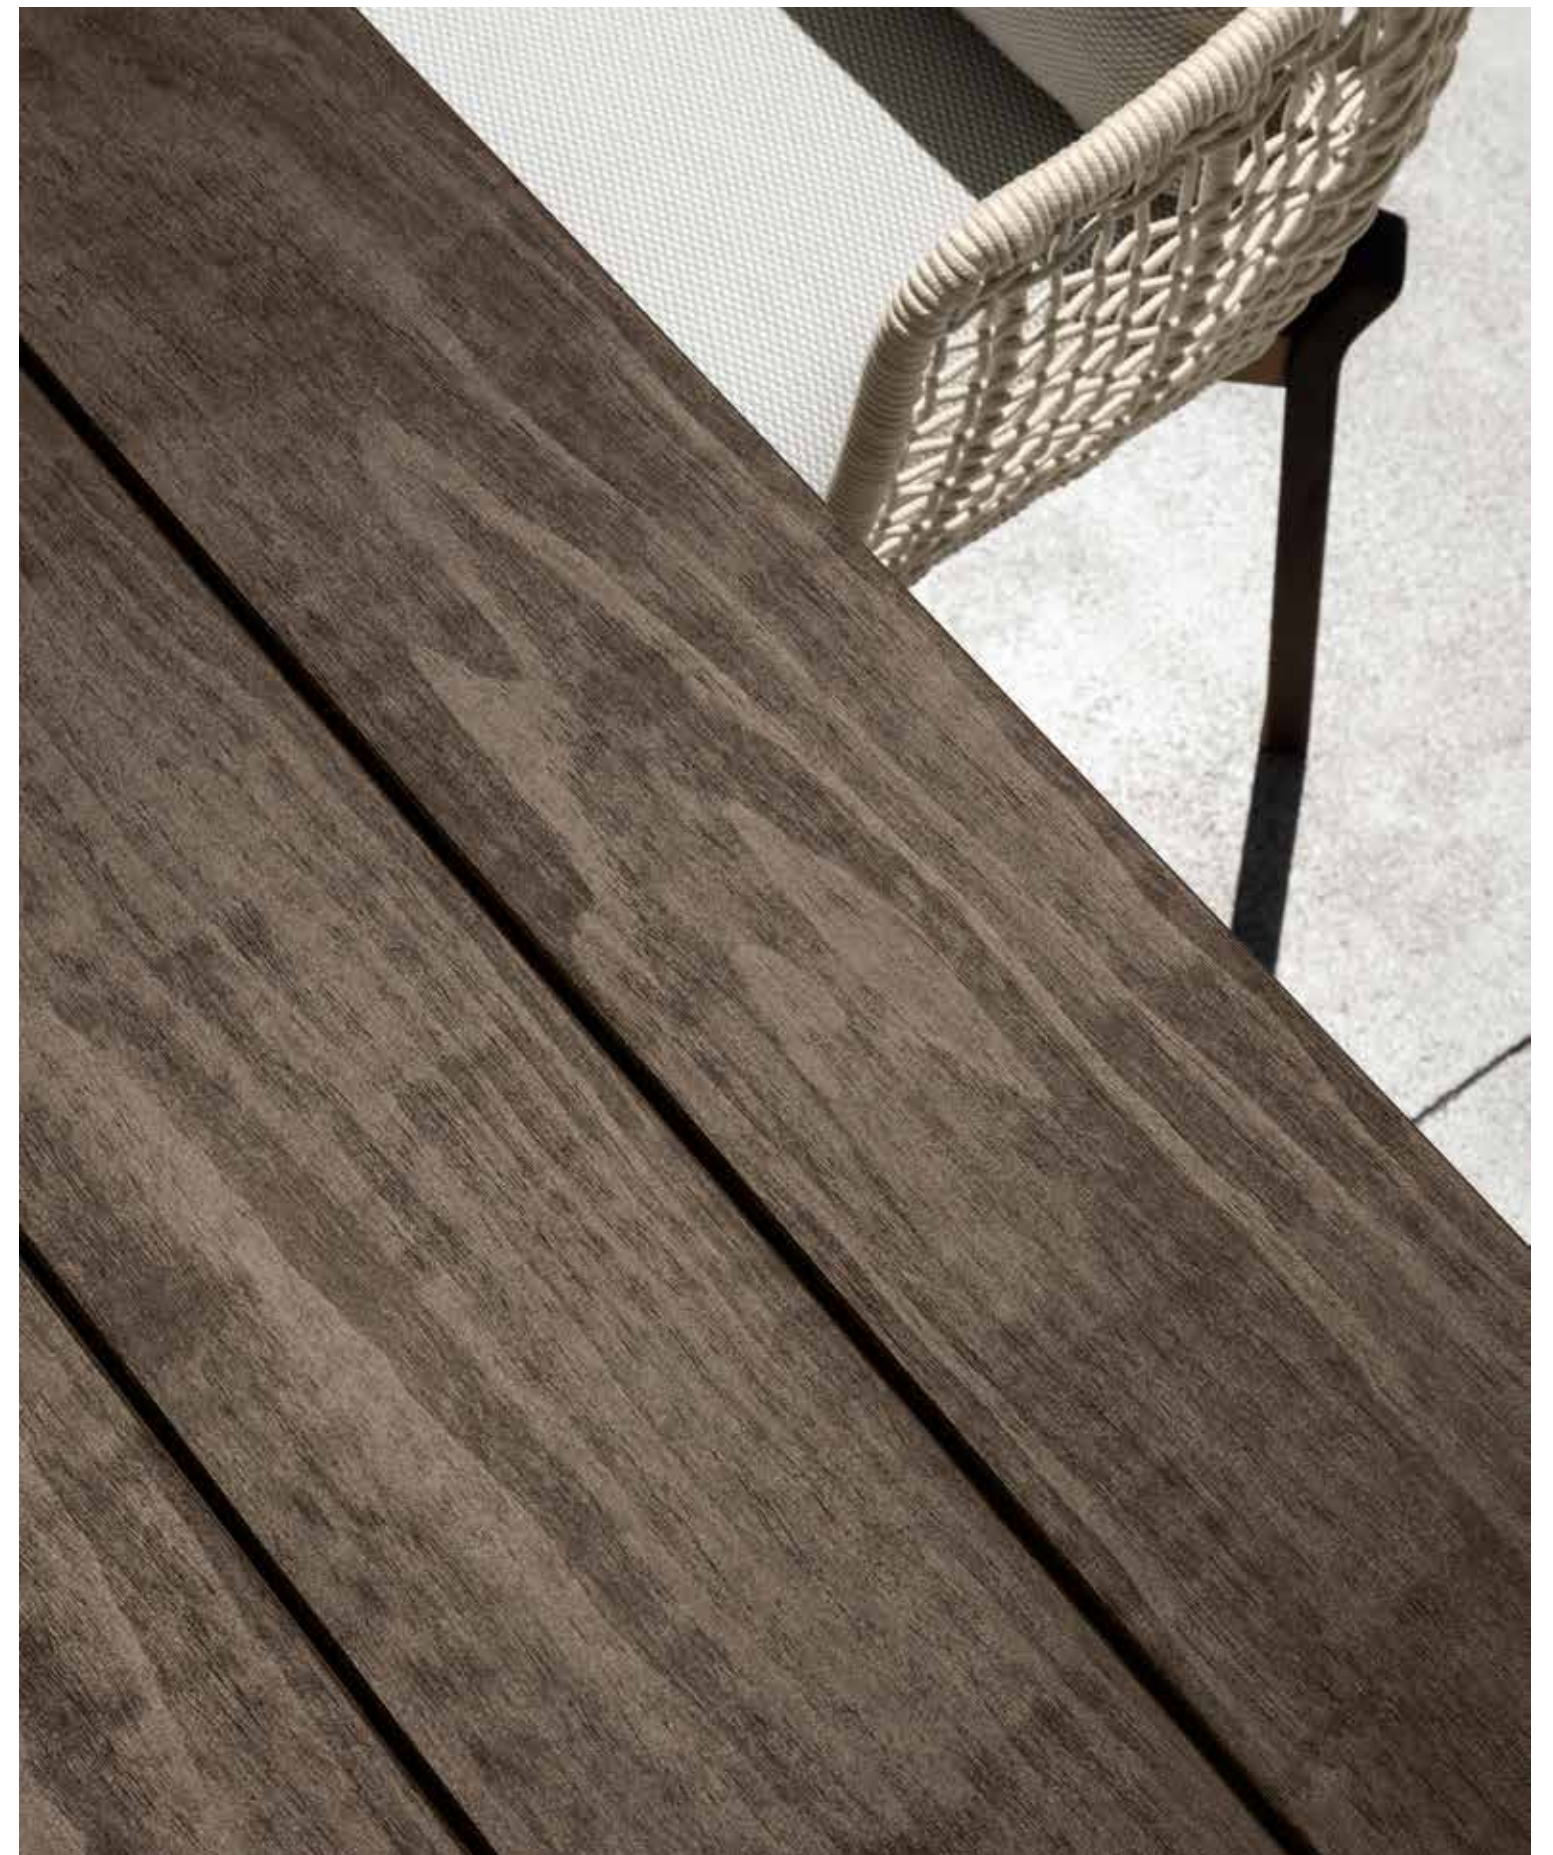

Argo collection

// Wood

sofa love seat
accoya wood in natural teak colour
snowy colour rope
cushions in white-beige colour
deco in white-beige & plain beige colour

Argocollection
//Wood

dining table & dining armchair
accoya wood frame in natural teak colour
snowy colour rope
cushions in white-beige colour

Argocollection
//Wood

dining table 165x165 & dining armchair
accoya wood frame in natural teak colour
dark grey colour rope
cushions in mambo pearl colour

Argocollection
// Wood

sunbed
accoya wood in palissandro colour
cushions in white-beige colour