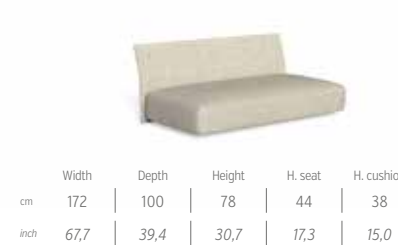

SWING CHAIR / CODE: CLIALT

SOFA DX BACKREST FABRIC / CODE: CLIDIVDX-T

SOFA SX BACKREST FABRIC / CODE: CLIDIVSX-T

SOFA CX BACKREST FABRIC / CODE: CLICX2-T

SOFA CORNER BACKREST FABRIC / CODE: CLIANG-T

SOFA LOUNGE DX BACKREST FABRIC / CODE: CLICLDX-T