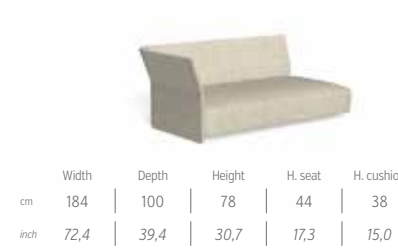

SOFA DX BACKREST FABRIC / CODE: CLIDIVDX-T

SOFA SX BACKREST FABRIC / CODE: CLIDIVSX-T