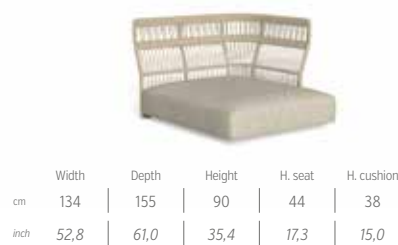

LIVING ARMCHAIR / CODE: CLIPL-C