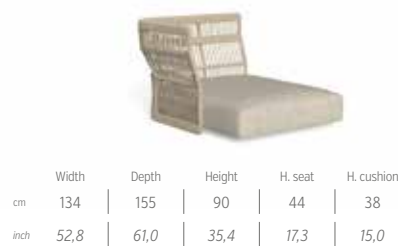

SOFA LOUNGE XL SX BACKREST ROPE / CODE: CLICLXLSX-C