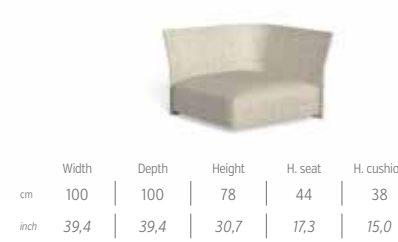

SWING CHAIR / CODE: CLIALT

SOFA DX BACKREST FABRIC / CODE: CLIDIVDX-T

SOFA SX BACKREST FABRIC / CODE: CLIDIVSX-T

SOFA CX BACKREST FABRIC / CODE: CLICX2-T

SOFA CORNER BACKREST FABRIC / CODE: CLIANG-T

SOFA LOUNGE DX BACKREST FABRIC / CODE: CLICLDX-T