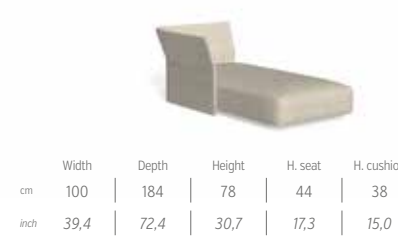

SWING CHAIR / CODE: CLIALT

SOFA DX BACKREST FABRIC / CODE: CLIDIVDX-T

SOFA SX BACKREST FABRIC / CODE: CLIDIVSX-T

SOFA CX BACKREST FABRIC / CODE: CLICX2-T

SOFA CORNER BACKREST FABRIC / CODE: CLIANG-T

SOFA LOUNGE DX BACKREST FABRIC / CODE: CLICLDX-T