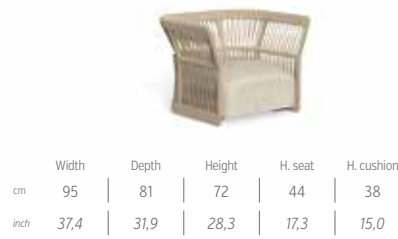

SOFA LOUNGE DX BACKREST ROPE / CODE: CLICLDX-C

	Width	Depth	Height	H. seat	H. cushion
cm	100	184	90	44	38
inch	39,4	72,4	35,4	17,3	15,0

SOFA LOUNGE SX BACKREST ROPE / CODE: CLICLSX-C

	Width	Depth	Height	H. seat	H. cushion
cm	100	184	90	44	38
inch	39,4	72,4	35,4	17,3	15,0

SOFA BACKREST ROPE / CODE: CLIDIV3-C

SOFA LOUNGE XL DX BACKREST ROPE / CODE: CLICLXLDX-C

SOFA LOUNGE XL SX BACKREST ROPE / CODE: CLICLXLSX-C

LIVING ARMCHAIR / CODE: CLIPL-C

LOUNGE ARMCHAIR BACKREST ROPE / CODE: CLIPLON-C