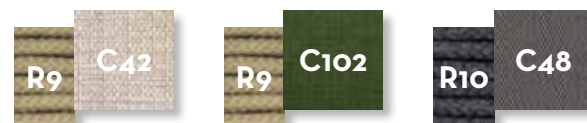

LIVING ARMCHAIR / CODE: CLIPL-C