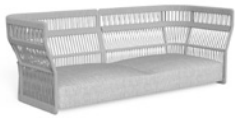

4.845 €

Width Depth Height H.seat H.cus 40"HC - 24pcs

100 | 184 | 90 | 44 | 38 cm

39.4 | 72.4 | 35.4 | 17.3 | 15.0 inch

CLIFF SOFA BACKREST ROPE / CODE: CLIDIV3-C

68 KG | 1 UNIT | 2,70 MC

COVER  
CLIDIV3-CCOP