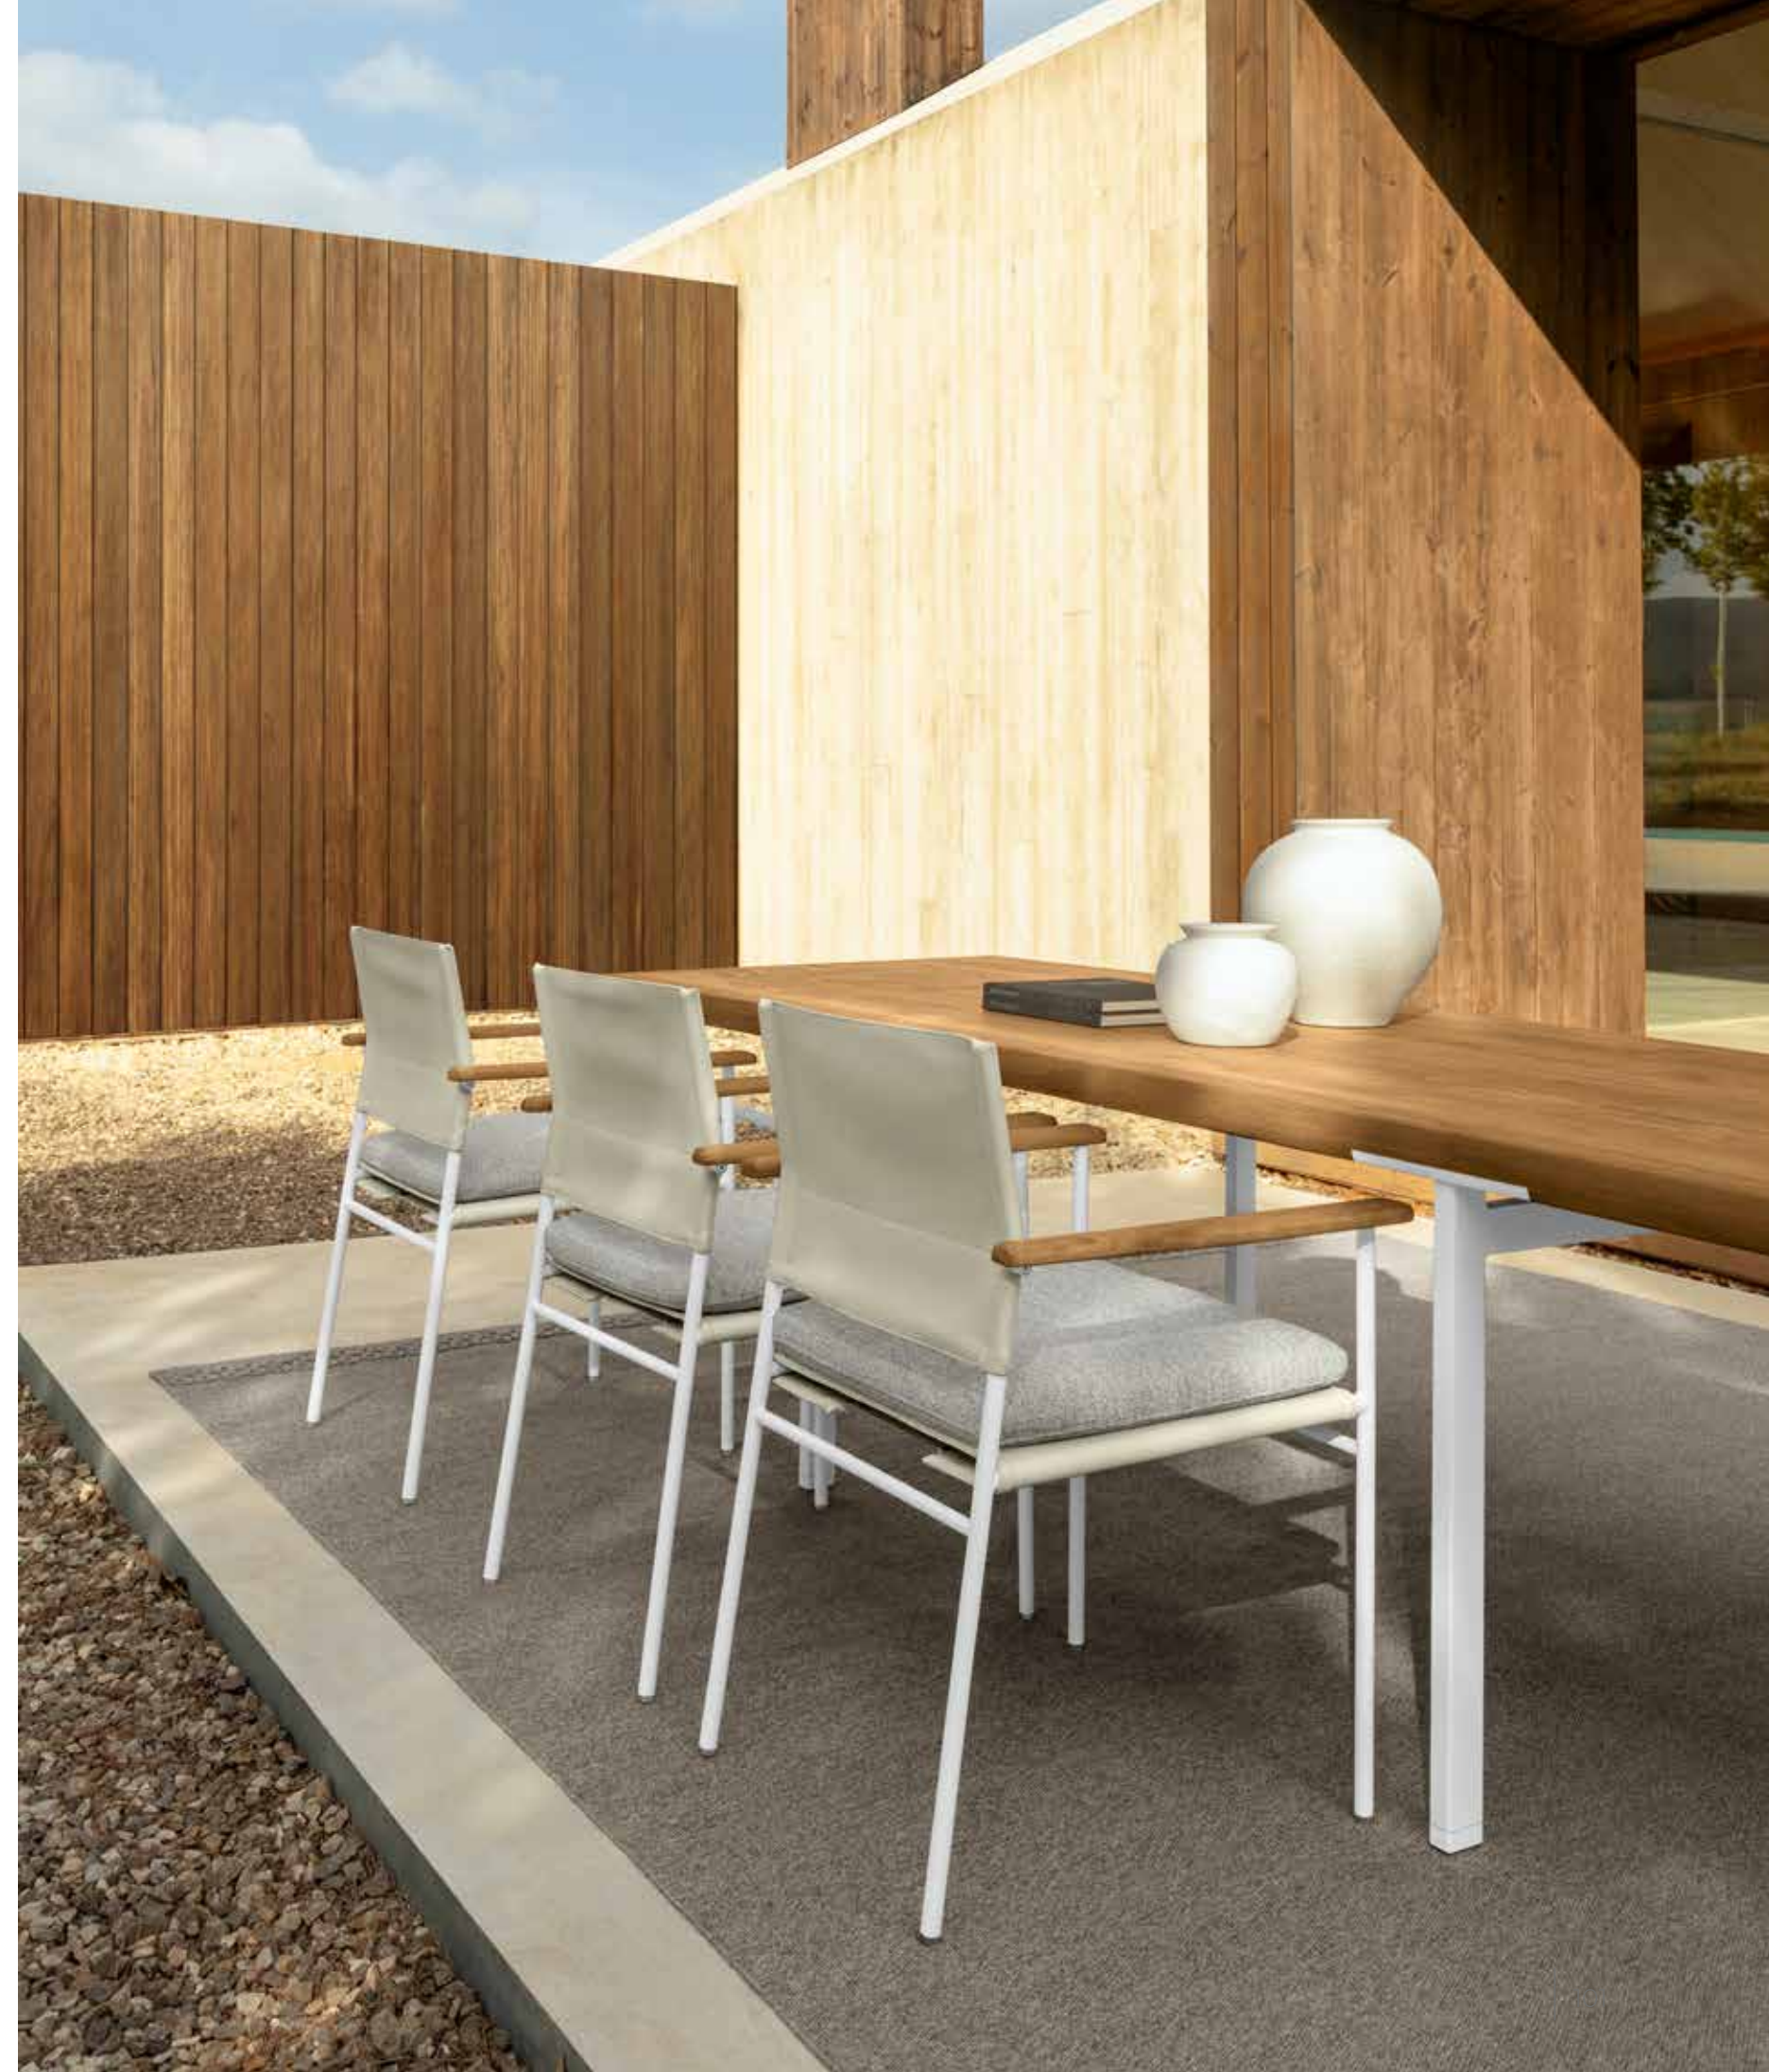

Allurecollection

armchair & table dining 300x95
frame in white colour
cushions in mambo pearl colour
leather in silver colour