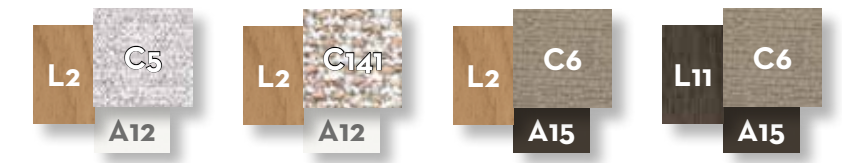

Width	Depth	Height	H. seat	H. cushion
cm	280	95	70	40	20
inch	110.2	37.4	27.6	15.7	7.9