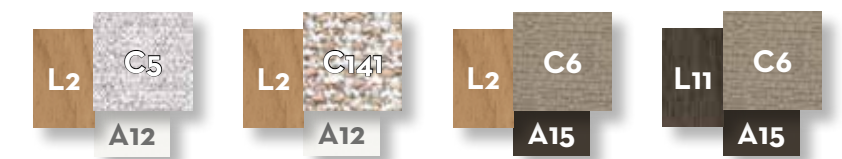

SOFA 3 SEATER WOOD ARM / CODE: ALLDIV3P-04

	Width	Depth	Height	H. armrest	H. seat	H. cushion
cm	290	95	70	49	40	20
inch	114.2	37.4	27.6	19.3	15.7	7.9

SOFA DX 3 SEATER FABRIC ARM / CODE: ALLDX3P-01

	Width	Depth	Height	H. armrest	H. seat	H. cushion
cm	280	95	70	49	40	20
inch	110.2	37.4	27.6	19.3	15.7	7.9

SOFA SX 3 SEATER FABRIC ARM / CODE: ALLSX3P-01

	Width	Depth	Height	H. armrest	H. seat	H. cushion
cm	280	95	70	49	40	20
inch	110.2	37.4	27.6	19.3	15.7	7.9

SOFA DX 3 SEATER WOOD ARM / CODE: ALLDX3P-02

	Width	Depth	Height	H. armrest	H. seat	H. cushion
cm	285	95	70	49	40	20
inch	112.2	37.4	27.6	19.3	15.7	7.9