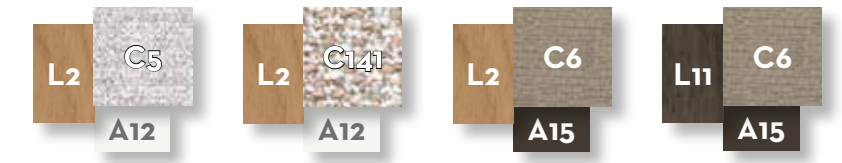

SOFA SX 3 SEATER FABRIC ARM / CODE: ALLSX3P-01

	Width	Depth	Height	H. armrest	H. seat	H. cushion
cm	280	95	70	49	40	20
inch	110.2	37.4	27.6	19.3	15.7	7.9

SOFA DX 3 SEATER WOOD ARM / CODE: ALLDX3P-02

	Width	Depth	Height	H. armrest	H. seat	H. cushion
cm	285	95	70	49	40	20
inch	112.2	37.4	27.6	19.3	15.7	7.9

SOFA CX 3 SEATER + DX SHELF / CODE: ALLCX3P-01

	Width	Depth	Height	H. seat	H. cushion
cm	280	95	70	40	20
inch	110.2	37.4	27.6	15.7	7.9

SOFA SX 3 SEATER WOOD ARM / CODE: ALLSX3P-02

	Width	Depth	Height	H. armrest	H. seat	H. cushion
cm	285	95	70	49	40	20
inch	112.2	37.4	27.6	19.3	15.7	7.9