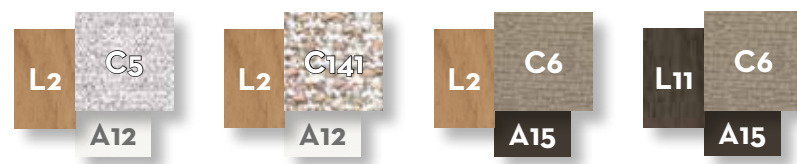

Width	Depth	Height	H. armrest	H. seat	H. cushion
cm	280	95	70	49	40	20
inch	110.2	37.4	27.6	19.3	15.7	7.9