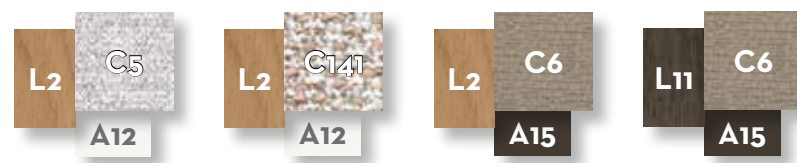

Width	Depth	Height	H. armrest	H. seat	H. cushion
cm	280	95	70	49	40	20
inch	110.2	37.4	27.6	19.3	15.7	7.9