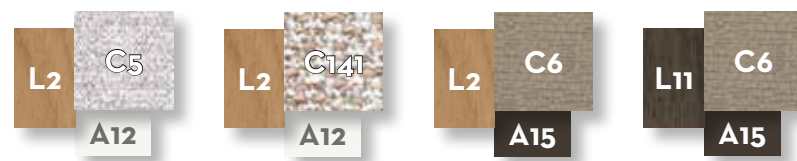

SOFA CORNER SX / CODE: ALLANG-02

	Width	Depth	Height	H. seat	H. cushion
cm	210	95	70	40	20
inch	82.7	37.4	27.6	15.7	7.9

SOFA DX 2 SEATER WOOD ARM / CODE: ALLDX2P-02

	Width	Depth	Height	H. armrest	H. seat	H. cushion
cm	215	95	70	49	40	20
inch	84.6	37.4	27.6	19.3	15.7	7.9