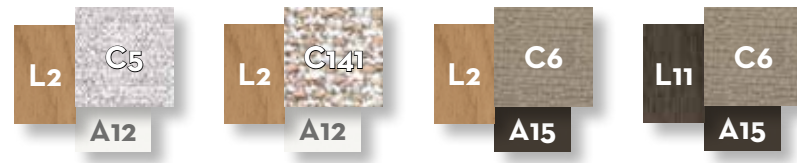

SOFA SX 3 SEATER FABRIC ARM / CODE: ALLSX3P-01

	Width	Depth	Height	H. armrest	H. seat	H. cushion
cm	280	95	70	49	40	20
inch	110.2	37.4	27.6	19.3	15.7	7.9

SOFA DX 3 SEATER WOOD ARM / CODE: ALLDX3P-02

	Width	Depth	Height	H. armrest	H. seat	H. cushion
cm	285	95	70	49	40	20
inch	112.2	37.4	27.6	19.3	15.7	7.9

SOFA CX 3 SEATER + DX SHELF / CODE: ALLCX3P-01

	Width	Depth	Height	H. seat	H. cushion
cm	280	95	70	40	20
inch	110.2	37.4	27.6	15.7	7.9

SOFA SX 3 SEATER WOOD ARM / CODE: ALLSX3P-02

	Width	Depth	Height	H. armrest	H. seat	H. cushion
cm	285	95	70	49	40	20
inch	112.2	37.4	27.6	19.3	15.7	7.9