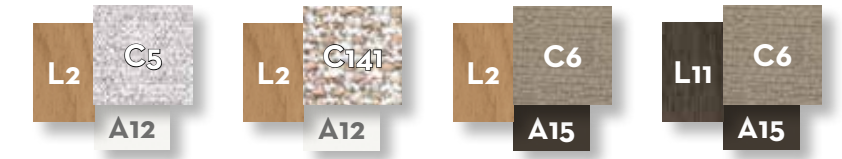

Allurecollection

Design Christophe Pillet

Finishing

Aluminium frame

white

mokka

mokka

white

Stainless steel frame (only for lounge/dining armchair)

Accoya wood frame

natural teak colour

palissandro colour

Seat / back / armrest fabric cushions

mambo pearl

plain taupe

peach white

Seat / back leather for living/dining armchair

soil

ivory

silver

Pillows fabric 50x50 45x45 45x25 (optional)

mambo pearl

plain taupe

mambo white

plain mud

white-mud

peach white

peach beige

leaf beige

leaf zen

soil

ivory

silver

	Width	Depth	Height	H. armrest	H. seat	H. cushion
cm	285	95	70	60	40	20
inch	112.2	37.4	27.6	23.6	15.7	7.9

	Width	Depth	Height	H. armrest	H. seat	H. cushion
cm	280	95	70	60	40	20
inch	110.2	37.4	27.6	23.6	15.7	7.9

	Width	Depth	Height	H. armrest	H. seat	H. cushion
cm	280	95	70	49	40	20
inch	110.2	37.4	27.6	19.3	15.7	7.9

	Width	Depth	Height	H. armrest	H. seat	H. cushion
cm	290	95	70	49	40	20
inch	114.2	37.4	27.6	19.3	15.7	7.9

	Width	Depth	Height	H. armrest	H. seat	H. cushion
cm	280	95	70	49	40	20
inch	110.2	37.4	27.6	19.3	15.7	7.9

	Width	Depth	Height	H. armrest	H. seat	H. cushion
cm	280	95	70	49	40	20
inch	110.2	37.4	27.6	19.3	15.7	7.9