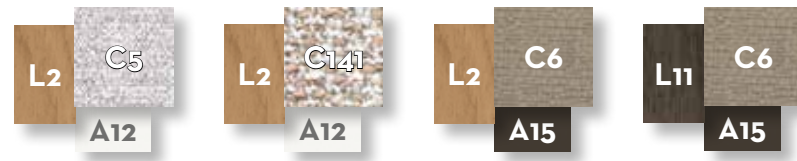

SOFA 2 SEATER WOOD ARM / CODE: ALLDIV2P-04

	Width	Depth	Height	H. armrest	H. seat	H. cushion
cm	220	95	70	49	40	20
inch	86.6	37.4	27.6	19.3	15.7	7.9

SOFA DX 2 SEATER FABRIC ARM / CODE: ALLDX2P-01

	Width	Depth	Height	H. armrest	H. seat	H. cushion
cm	220	95	70	49	40	20
inch	86.6	37.4	27.6	19.3	15.7	7.9