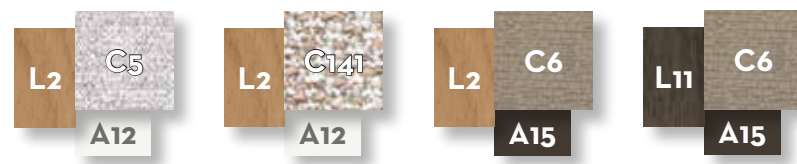

SOFA CX 3 SEATER + SX SHELF / CODE: ALLCX3P-02

	Width	Depth	Height	H. seat	H. cushion
cm	280	95	70	40	20
inch	110.2	37.4	27.6	15.7	7.9

SOFA DX 3 SEATER FABRIC ARM + SHELF / CODE: ALLDX3P-03

	Width	Depth	Height	H. armrest	H. seat	H. cushion
cm	280	95	70	49	40	20
inch	110.2	37.4	27.6	19.3	15.7	7.9