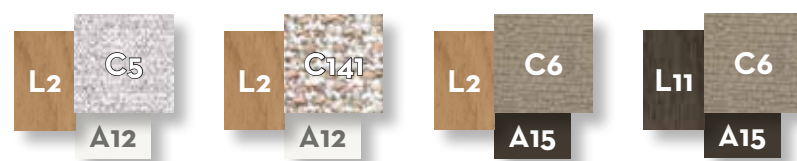

SOFA XL DX LARGE ARM / CODE: ALLXLDX-01

	Width	Depth	Height	H. armrest	H. seat	H. cushion
cm	125	165	70	49	40	20
inch	49.2	65.0	27.6	19.3	15.7	7.9

SOFA SX 2 SEATER WOOD ARM / CODE: ALLSX2P-02

	Width	Depth	Height	H. armrest	H. seat	H. cushion
cm	215	95	70	49	40	20
inch	84.6	37.4	27.6	19.3	15.7	7.9