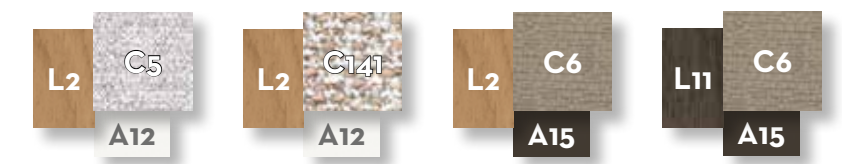

Width	Depth	Height	H. armrest	H. seat	H. cushion
cm	215	95	70	49	40	20
inch	84.6	37.4	27.6	19.3	15.7	7.9