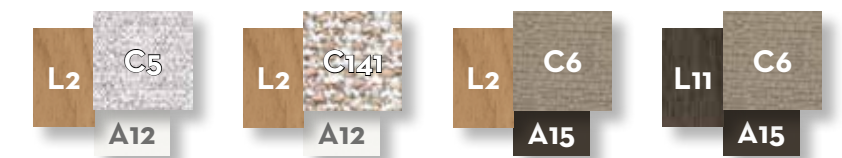

SOFA 3 SEATER WOOD ARM / CODE: ALLDIV3P-04

	Width	Depth	Height	H. armrest	H. seat	H. cushion
cm	290	95	70	49	40	20
inch	114.2	37.4	27.6	19.3	15.7	7.9

SOFA DX 3 SEATER FABRIC ARM / CODE: ALLDX3P-01

	Width	Depth	Height	H. armrest	H. seat	H. cushion
cm	280	95	70	49	40	20
inch	110.2	37.4	27.6	19.3	15.7	7.9

SOFA SX 3 SEATER FABRIC ARM / CODE: ALLSX3P-01

	Width	Depth	Height	H. armrest	H. seat	H. cushion
cm	280	95	70	49	40	20
inch	110.2	37.4	27.6	19.3	15.7	7.9

SOFA DX 3 SEATER WOOD ARM / CODE: ALLDX3P-02

	Width	Depth	Height	H. armrest	H. seat	H. cushion
cm	285	95	70	49	40	20
inch	112.2	37.4	27.6	19.3	15.7	7.9