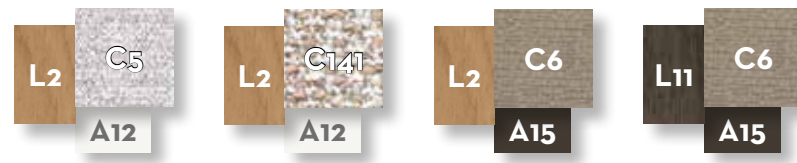

SOFA CX 3 SEATER + DX SHELF / CODE: ALLCX3P-01

	Width	Depth	Height	H. seat	H. cushion
cm	280	95	70	40	20
inch	110.2	37.4	27.6	15.7	7.9

SOFA SX 3 SEATER WOOD ARM / CODE: ALLSX3P-02

	Width	Depth	Height	H. armrest	H. seat	H. cushion
cm	285	95	70	49	40	20
inch	112.2	37.4	27.6	19.3	15.7	7.9