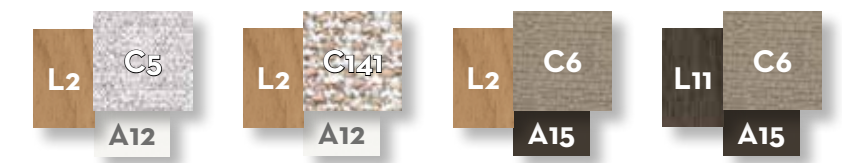

Width	Depth	Height	H. armrest	H. seat	H. cushion
cm	210	95	70	49	40	20
inch	82.7	37.4	27.6	19.3	15.7	7.9