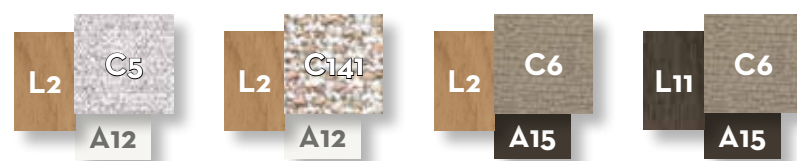

SOFA XL SX LARGE ARM / CODE: ALLXLSX-01

	Width	Depth	Height	H. armrest	H. seat	H. cushion
cm	125	165	70	49	40	20
inch	49.2	65.0	27.6	19.3	15.7	7.9

SOFA CX 2 SEATER + DX SHELF / CODE: ALLCX2P-01

	Width	Depth	Height	H. seat	H. cushion
cm	210	95	70	40	20
inch	82.7	37.4	27.6	15.7	7.9