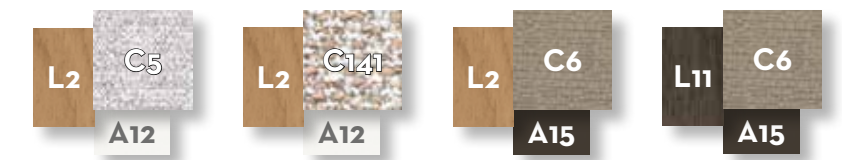

Width	Depth	Height	H. armrest	H. seat	H. cushion
cm	280	95	70	49	40	20
inch	110.2	37.4	27.6	19.3	15.7	7.9