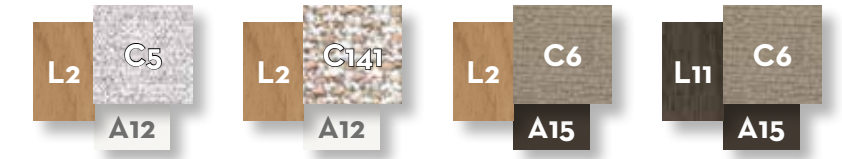

plain mud

white-mud

peach white

peach beige

leaf beige

leaf zen

soil

ivory

silver

SOFA 3 SEATER FABRIC DX + WOOD SX ARM / CODE: ALLDIV3P-01

	Width	Depth	Height	H. armrest	H. seat	H. cushion
cm	285	95	70	60	40	20
inch	112.2	37.4	27.6	23.6	15.7	7.9

SOFA 3 SEATER FABRIC SX + WOOD DX ARM / CODE: ALLDIV3P-02