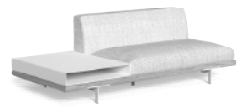

ALLURE SOFA CX 2 SEATER + DX SHELF / CODE: ALLCX2P-01

48 KG | 1 UNIT | 1,60 MC

COVER 275 €
ALLCX2P-01COP

ALLCX2P-01-L2-C5
ALLCX2P-01-L2-C141
ALLCX2P-01-L2-C6
ALLCX2P-01-L11-C6

Natural-mambo pearl 6.971 €
Natural-peach white
Natural-plain taupe
Palissandro-plain taupe

Width Depth Height H.seat H.cush. 40"HC - 45pcs
210 | 95 | 70 | 40 | 20 cm
82.7 | 37.4 | 27.6 | 15.7 | 7.9 inch