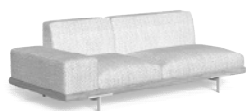

ALLURE SOFA DX 2 SEATER FABRIC ARM / CODE: ALLDX2P-01

31 KG | 1 UNIT | 1,60 MC

COVER 275 €
ALLDX2P-01COP

ALLDX2P-01-L2-C5
ALLDX2P-01-L2-C141
ALLDX2P-01-L2-C6
ALLDX2P-01-L11-C6

Natural-mambo pearl 8.392 €
Natural-peach white
Natural-plain taupe
Palissandro-plain taupe

Width Depth Height Harm H.seat H.cush. 40"HC - 41pcs
210 | 95 | 70 | 49 | 40 | 20 cm
82.7 | 37.4 | 27.6 | 19.3 | 15.7 | 7.9 inch