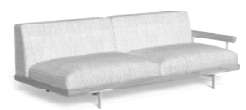

ALLURE SOFA SX 2 SEATER WOOD ARM / CODE: ALLSX2P-02

44 KG | 1 UNIT | 1,60 MC

COVER 275 €
ALLSX2P-02COP

ALLSX2P-02-L2-C5
ALLSX2P-02-L2-C141
ALLSX2P-02-L2-C6
ALLSX2P-02-L11-C6

Natural-mambo pearl 9.210 €
Natural-peach white
Natural-plain taupe
Palissandro-plain taupe

Width Depth Height Harm H.seat H.cush. 40"HC - 43pcs
215 | 95 | 70 | 49 | 40 | 20 cm
84.6 | 37.4 | 27.6 | 19.3 | 15.7 | 7.9 inch

ALLCUSB-C141 Peach white 247 €
ALLCUSB-C6 Plain taupe
ALLCUSB-C5 Mambo pearl