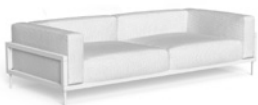

Width	Depth	Height	H. seat	H. cus	
110	100	65	40	20	cm
43.3	39.4	25.6	15.7	7.9	inch

40" HC - 110 pcs

CLEO SOFT ALU CANOPY SOFA / CODE: CLEALUCANO

59 KG | 1+1 UNIT | 2,04 MC

CLEALUCANO-C95
CLEALUCANO-C96W
CLEALUCANO-C53

Graphite-dark grey 5.459 €
White-silver
Green-warm white

Width	Depth	Height	H. seat	H. cus	
230	100	200	40	20	cm
90.6	39.4	78.7	15.7	7.9	inch

40" HC - 30 pcs

CLEO SOFT ALU SOFA / CODE: CLEALUDIV

40 KG | 1 UNIT | 1,58 MC