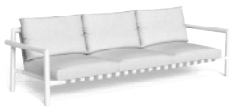

LAKE SOFA 3 SEATER / CODE: LAKDIV3

31 KG | 1 UNIT | 1,20 MC

COVER 265 € LAKDIV3-BI White-silver 2.783 €
LAKDIV3-COP LAKDIV3-GR Graphite-silver

Width	Depth	Height	H. seat	H. cus	
230	80	65	41	18	cm
90.6	31.5	25.6	16.1	7.1	inch

40" HC - 85 pcs