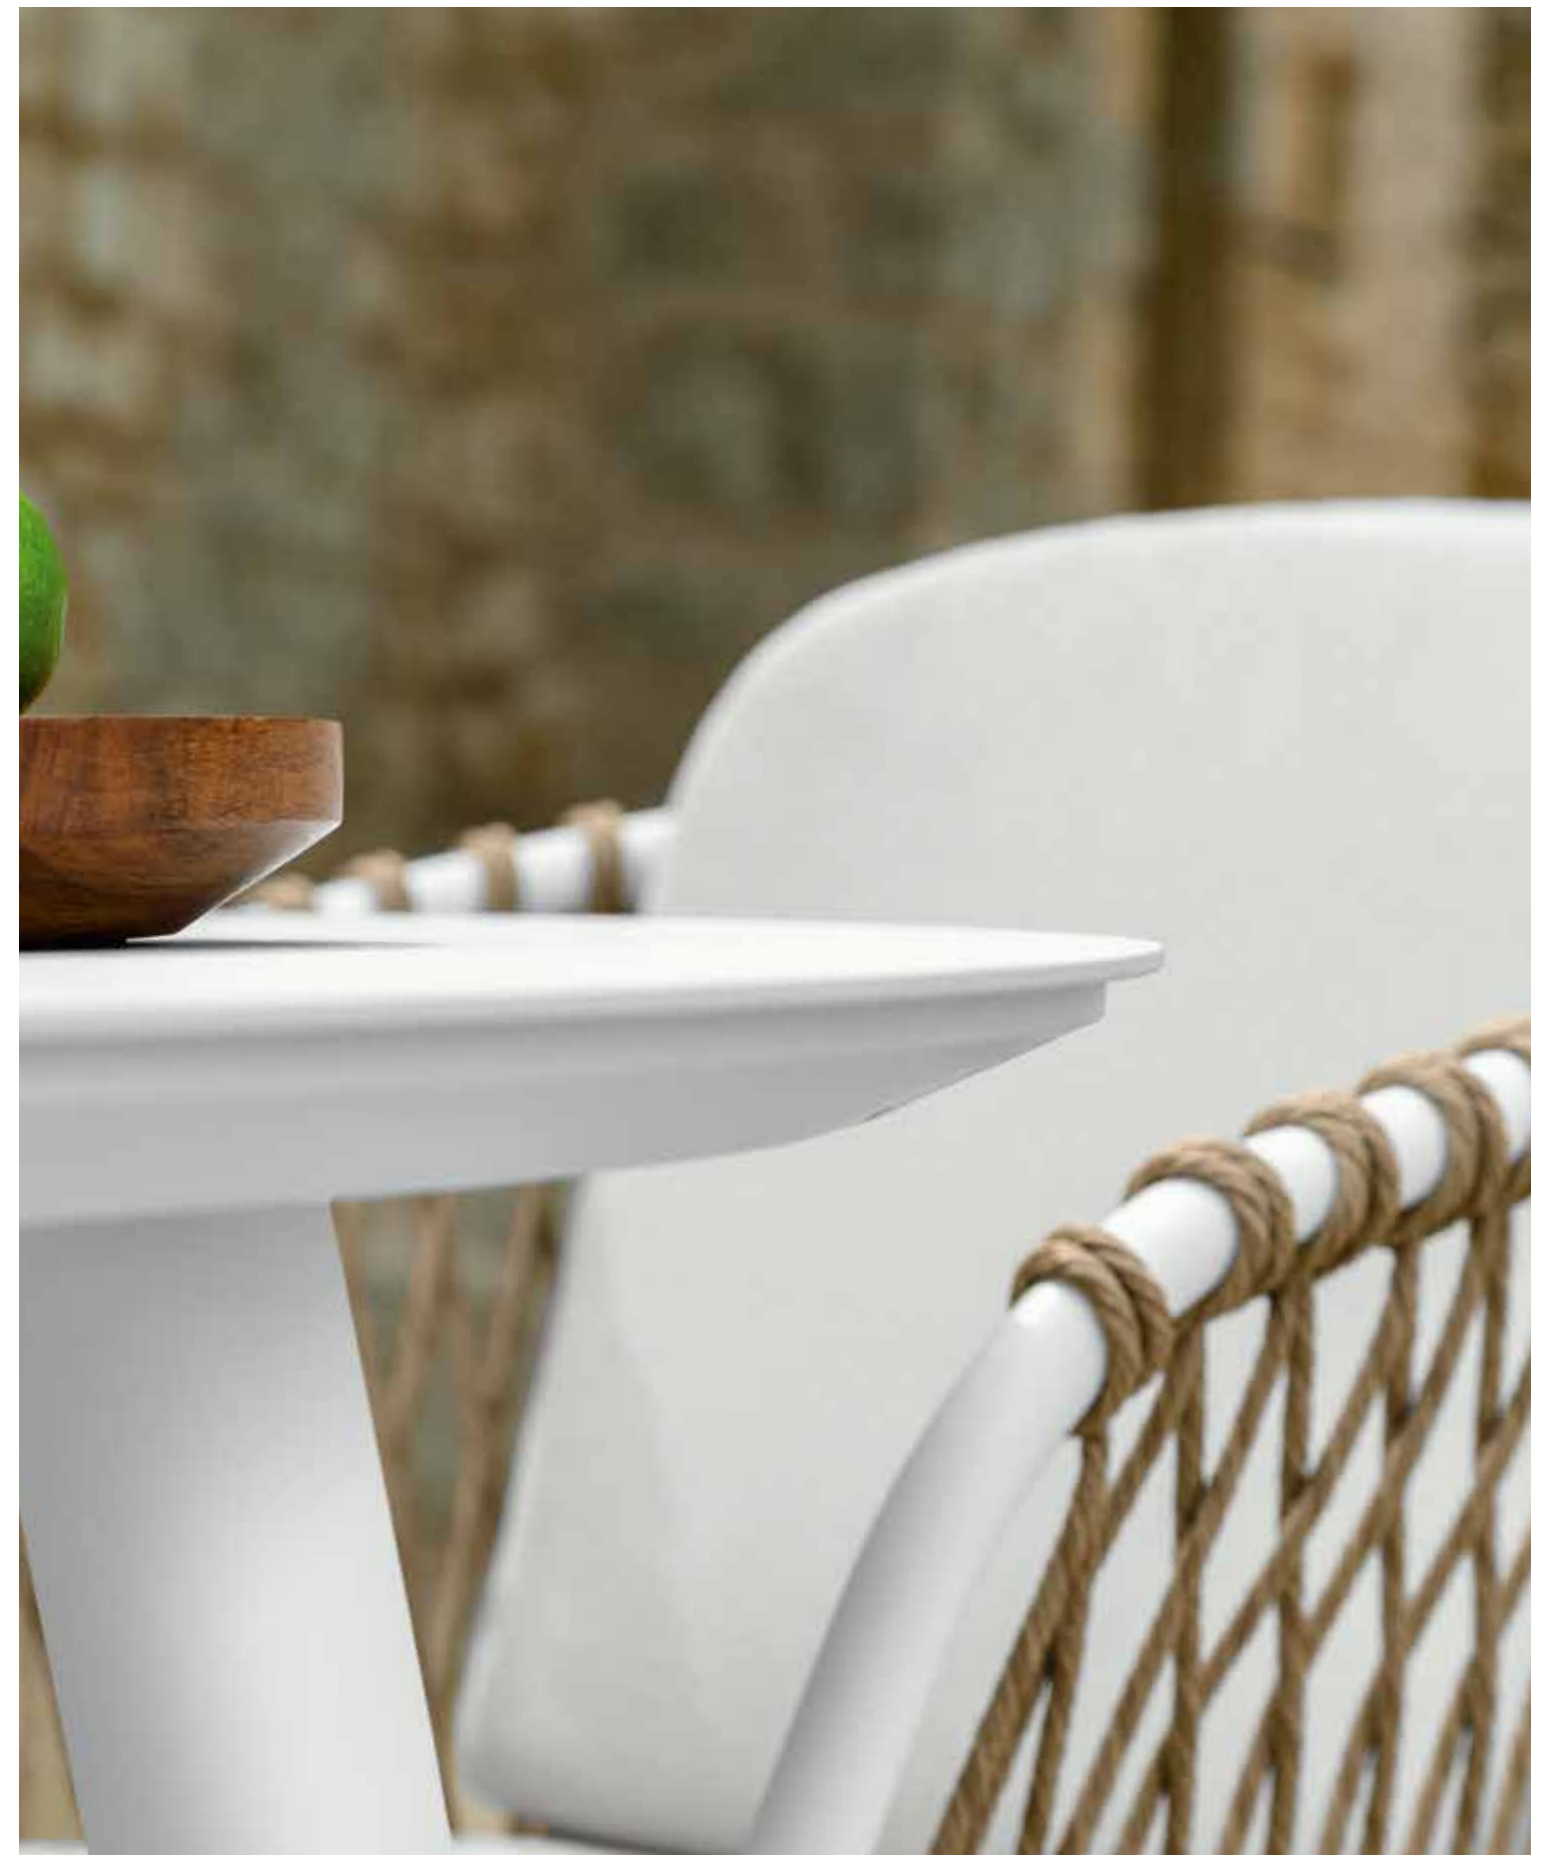

Abelcollection

Abelcollection

living armchair
graphite frame
cushions in carbon colour
wicker twist in black colour

Abelcollection

living armchair
white frame
cushions in white/beige colour
wicker twist in canvas colour

Abelcollection

Finishing

Aluminium frame

charcoal

white

Fabric cushions

white/beige

carbon