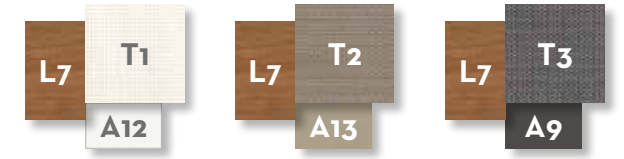

# Bridgecollection

DIRECTOR CHAIR / CODE: BGEPP

KG 6,0 | unit 1 0,10 mc | ☁️ 0% | 🚫

	Width	Depth	Height	H. armrest	H. seat
cm	55	54	83	66	46
inch	21,7	21,3	32,7	26,0	18,1