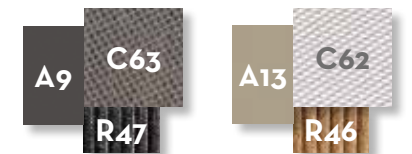

carbon

Synthetic rope

beige

grey

Wood table top

natural teak

warm grey

grey

SOFA / CODE: NOVDIV

	Width	Depth	Height	H. armrest	H. seat	H. cushion
cm	180	83	71	62	43	10
inch	70.9	32.7	28.0	24.4	16.9	3.9

1box = 1 sofa + 2 living arm

LIVING ARMCHAIR / CODE: NOVPL

	Width	Depth	Height	H. armrest	H. seat	H. cushion
cm	76	83	71	62	43	10
inch	29.9	32.7	28.0	24.4	16.9	3.9

1box = 1 sofa + 2 living arm

COFFEE TABLE / CODE: NOVTC

	Width	Depth	H. cushion
cm	110	60	38
inch	43.3	23.6	15.0

DINING TABLE / CODE: NOVTP

	Width	Depth	H. cushion
cm	180	90	75
inch	70.9	35.4	29.5

DINING ARMCHAIR / CODE: NOVPP