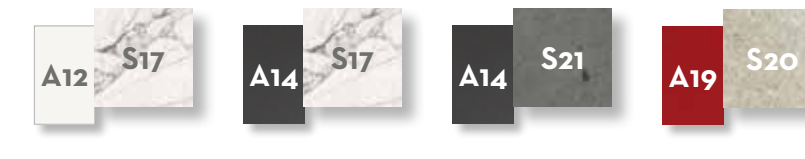

COFFEE TABLE 157X80 / CODE: AGOALUTC157

	Width	Depth	Height
cm	157	80	33
inch	61.8	31.5	13.0