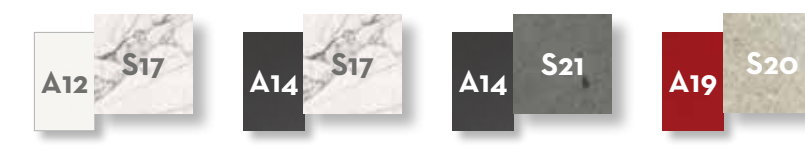

SOFA XL DX / CODE: AGOALUXLDX

	Width	Depth	Height	H. armrest	H. seat	H. cushion
cm	120	160	65	60	40	25
inch	47.2	63.0	25.6	23.6	15.7	9.8

SOFA XL SX / CODE: AGOALUXLSX

	Width	Depth	Height	H. armrest	H. seat	H. cushion
cm	120	160	65	60	40	25
inch	47.2	63.0	25.6	23.6	15.7	9.8

POUF / CODE: AGOALUPUF

	Width	Depth	Height	H. seat	H. cushion
cm	98	95	40	25	25
inch	38.6	37.4	15.7	9.8	9.8

LOUNGE ARMCHAIR / CODE: AGOALUPL

	Width	Depth	Height	H. seat	H. cushion
cm	70	68	64	40	17
inch	27.6	26.8	25.2	15.7	6.7

COFFEE TABLE 100X95 / CODE: AGOALUTC100

	Width	Depth	Height
cm	100	95	16
inch	39.4	37.4	6.3

COFFEE TABLE 113X80 / CODE: AGOALUTC113

	Width	Depth	Height
cm	113	80	33
inch	44.5	31.5	13.0

COFFEE TABLE 157X80 / CODE: AGOALUTC157