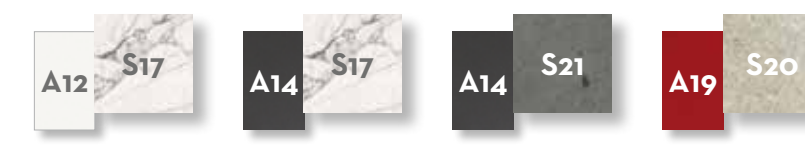

COFFEE TABLE 100X95 / CODE: AGOALUTC100

	Width	Depth	Height
cm	100	95	16
inch	39.4	37.4	6.3

COFFEE TABLE 113X80 / CODE: AGOALUTC113

	Width	Depth	Height
cm	113	80	33
inch	44.5	31.5	13.0

COFFEE TABLE 157X80 / CODE: AGOALUTC157