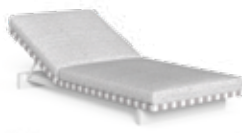

SUNBED / CODE: AGOALULET

	Width	Depth	Height	H. cushion
cm	205	91	33	15
inch	80.7	35.8	13.0	5.9