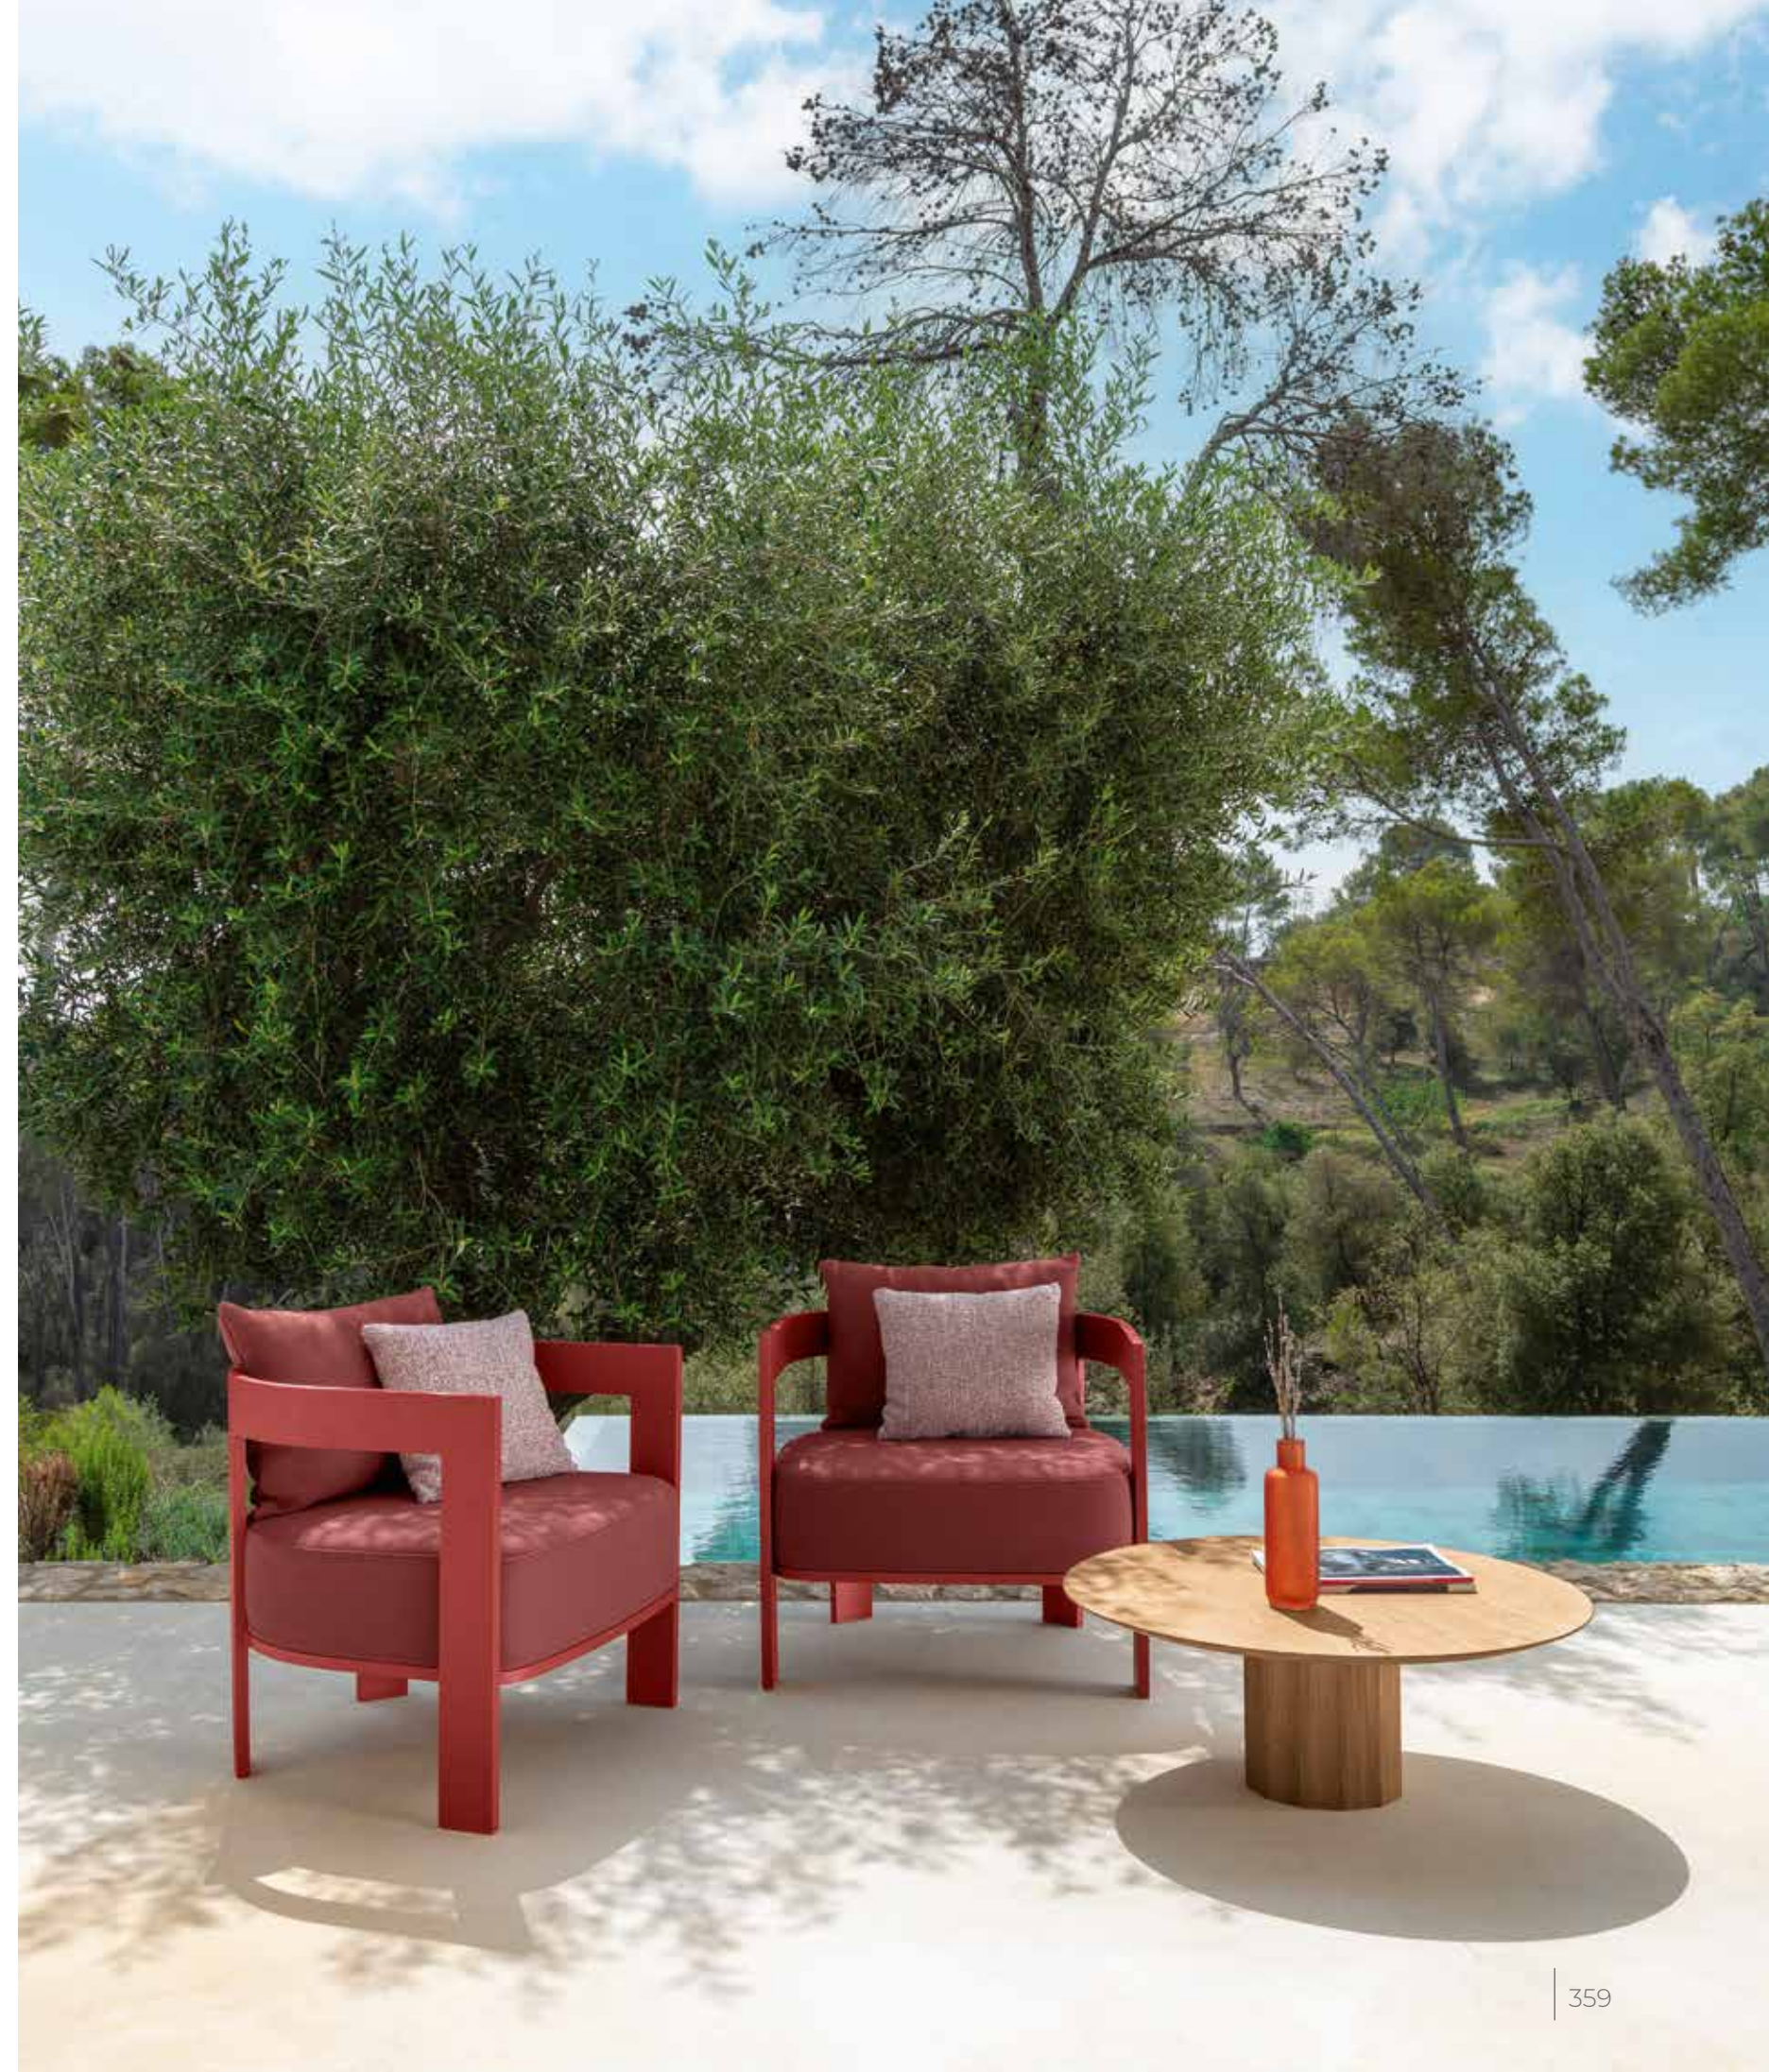

Argocollection

// Alu

lounge armchair

ruby red frame

cushions in bordeaux colour

deco in bordeaux & mambo red colour

Argocollection // Alu

Design Ludovica+Roberto Palomba

Finishing

Aluminium frame

white

graphite

ruby red

Elastic belt

dark grey

light grey

ecru soft touch

Gres table top

calacatta 12mm

limestone 12mm

grey moon 12mm

Seat / back / armrest fabric cushions

mambo pearl

mambo red

plain mud

Pillows fabric 60x40 45x25 (optional)

mambo pearl

plain taupe

mambo white

mambo red

plain bordeaux

plain mud

white-mud

SOFA / CODE: AGOALUDIV

	Width	Depth	Height	H. armrest	H. seat	H. cushion
cm	240	95	65	60	40	25
inch	94.5	37.4	25.6	23.6	15.7	9.8

SOFA DX / CODE: AGOALUDX

	Width	Depth	Height	H. armrest	H. seat	H. cushion
cm	218	95	65	60	40	25
inch	85.8	37.4	25.6	23.6	15.7	9.8

SOFA SX / CODE: AGOALUSX

	Width	Depth	Height	H. armrest	H. seat	H. cushion
cm	218	95	65	60	40	25
inch	85.8	37.4	25.6	23.6	15.7	9.8

SOFA DX + POUF / CODE: AGOALUDXPUF

	Width	Depth	Height	H. armrest	H. seat	H. cushion
cm	218	95	65	60	40	25
inch	85.8	37.4	25.6	23.6	15.7	9.8

SOFA SX + POUF / CODE: AGOALUSXPUF

	Width	Depth	Height	H. armrest	H. seat	H. cushion
cm	218	95	65	60	40	25
inch	85.8	37.4	25.6	23.6	15.7	9.8

SOFA CX / CODE: AGOALUCX

	Width	Depth	Height	H. seat	H. cushion
cm	98	95	65	40	25
inch	38.6	37.4	25.6	15.7	9.8