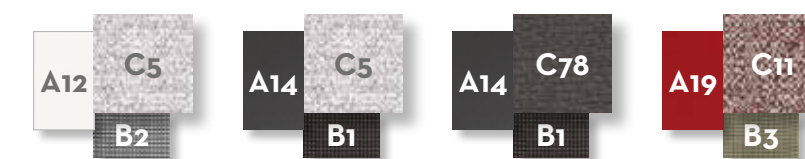

POUF / CODE: AGOALUPUF

	Width	Depth	Height	H. seat	H. cushion
cm	98	95	40	25	25
inch	38.6	37.4	15.7	9.8	9.8