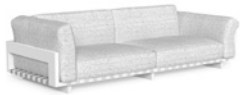

ARGO ALU SOFA CX / CODE: AGOALUCX

16 KG | 1 UNIT | 0,72 MC

COVER 205 €
AGOCXCOP

AGOALUCX-BI-C5
AGOALUCX-GR-C5
AGOALUCX-GR-C78
AGOALUCX-RO-C11

White-mambo pearl 2.982 €
Graphite-mambo pearl
Graphite-plain mud
Red-mambo red 3.131 €

Width Depth Height H.cush. 40"HC - 72pcs

98 | 95 | 65 | 40 | 25 cm

38.6 | 37.4 | 25.6 | 15.7 | 9.8 inch

ARGO ALU SOFA CORNER DX / CODE: AGOALUANGDX

48 KG | 1 UNIT | 1,68 MC

COVER
AGOANGDXCOP

295 €

AGOALUANGDX-BI-C5
AGOALUANGDX-GR-C5
AGOALUANGDX-GR-C78
AGOALUANGDX-RO-C11