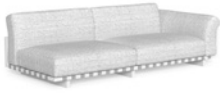

AGOALUDX-BI-C5
AGOALUDX-GR-C5
AGOALUDX-GR-C78
AGOALUDX-RO-C11

White-mambo pearl 6.684 €
Graphite-mambo pearl
Graphite-plain mud
Red-mambo red 7.018 €

Width Depth Height Harm H.seat H.cush. 40"HC - 36pcs

218 | 95 | 65 | 60 | 40 | 25 cm

85.8 | 37.4 | 25.6 | 23.6 | 15.7 | 9.8 inch

ARGO ALU SOFA SX / CODE: AGOALUSX

40 KG | 1 UNIT | 1,53 MC

COVER 275 €
AGOSXCOP

AGOALUSX-BI-C5
AGOALUSX-GR-C5
AGOALUSX-GR-C78
AGOALUSX-RO-C11