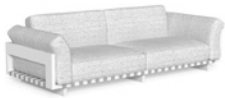

ARGO ALU SOFA / CODE: AGOALUDIV

48 KG | 1 UNIT | 1,68 MC

COVER 295 €
AGODIVCOP

AGOALUDIV-BI-C5
AGOALUDIV-GR-C5
AGOALUDIV-GR-C78
AGOALUDIV-RO-C11

White-mambo pearl 7.762 €
Graphite-mambo pearl
Graphite-plain mud
Red-mambo red 8.148 €

Width Depth Height Harm H.seat H.cush. 40"HC - 24pcs

240 | 95 | 65 | 60 | 40 | 25 cm

94.5 | 37.4 | 25.6 | 23.6 | 15.7 | 9.8 inch