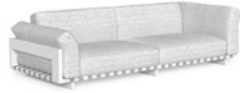

ARGO ALU SOFA CORNER SX / CODE: AGOALUANGSX

48 KG | 1 UNIT | 1,68 MC

COVER
AGOANGSX COP

295 €

AGOALUANGSX-BI-C5
AGOALUANGSX-GR-C5
AGOALUANGSX-GR-C78
AGOALUANGSX-RO-C11

White-mambo pearl
Graphite-mambo pearl
Graphite-plain mud
Red-mambo red

7.892 €
8.286 €

Width	Depth	Height	Harm	H.seat	H.cush.	
240	95	65	60	40	25	cm
94.5	37.4	25.6	23.6	15.7	9.8	inch