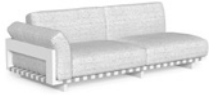

ARGO ALU SOFA DX / CODE: AGOALUDX

40 KG | 1 UNIT | 1,53 MC

COVER 275 €
AGODXCOP

AGOALUDX-BI-C5
AGOALUDX-GR-C5
AGOALUDX-GR-C78
AGOALUDX-RO-C11

White-mambo pearl 6.684 €
Graphite-mambo pearl
Graphite-plain mud
Red-mambo red 7.018 €

Width Depth Height Harm H.seat H.cush. 40"HC - 36pcs

218 | 95 | 65 | 60 | 40 | 25 cm

85.8 | 37.4 | 25.6 | 23.6 | 15.7 | 9.8 inch