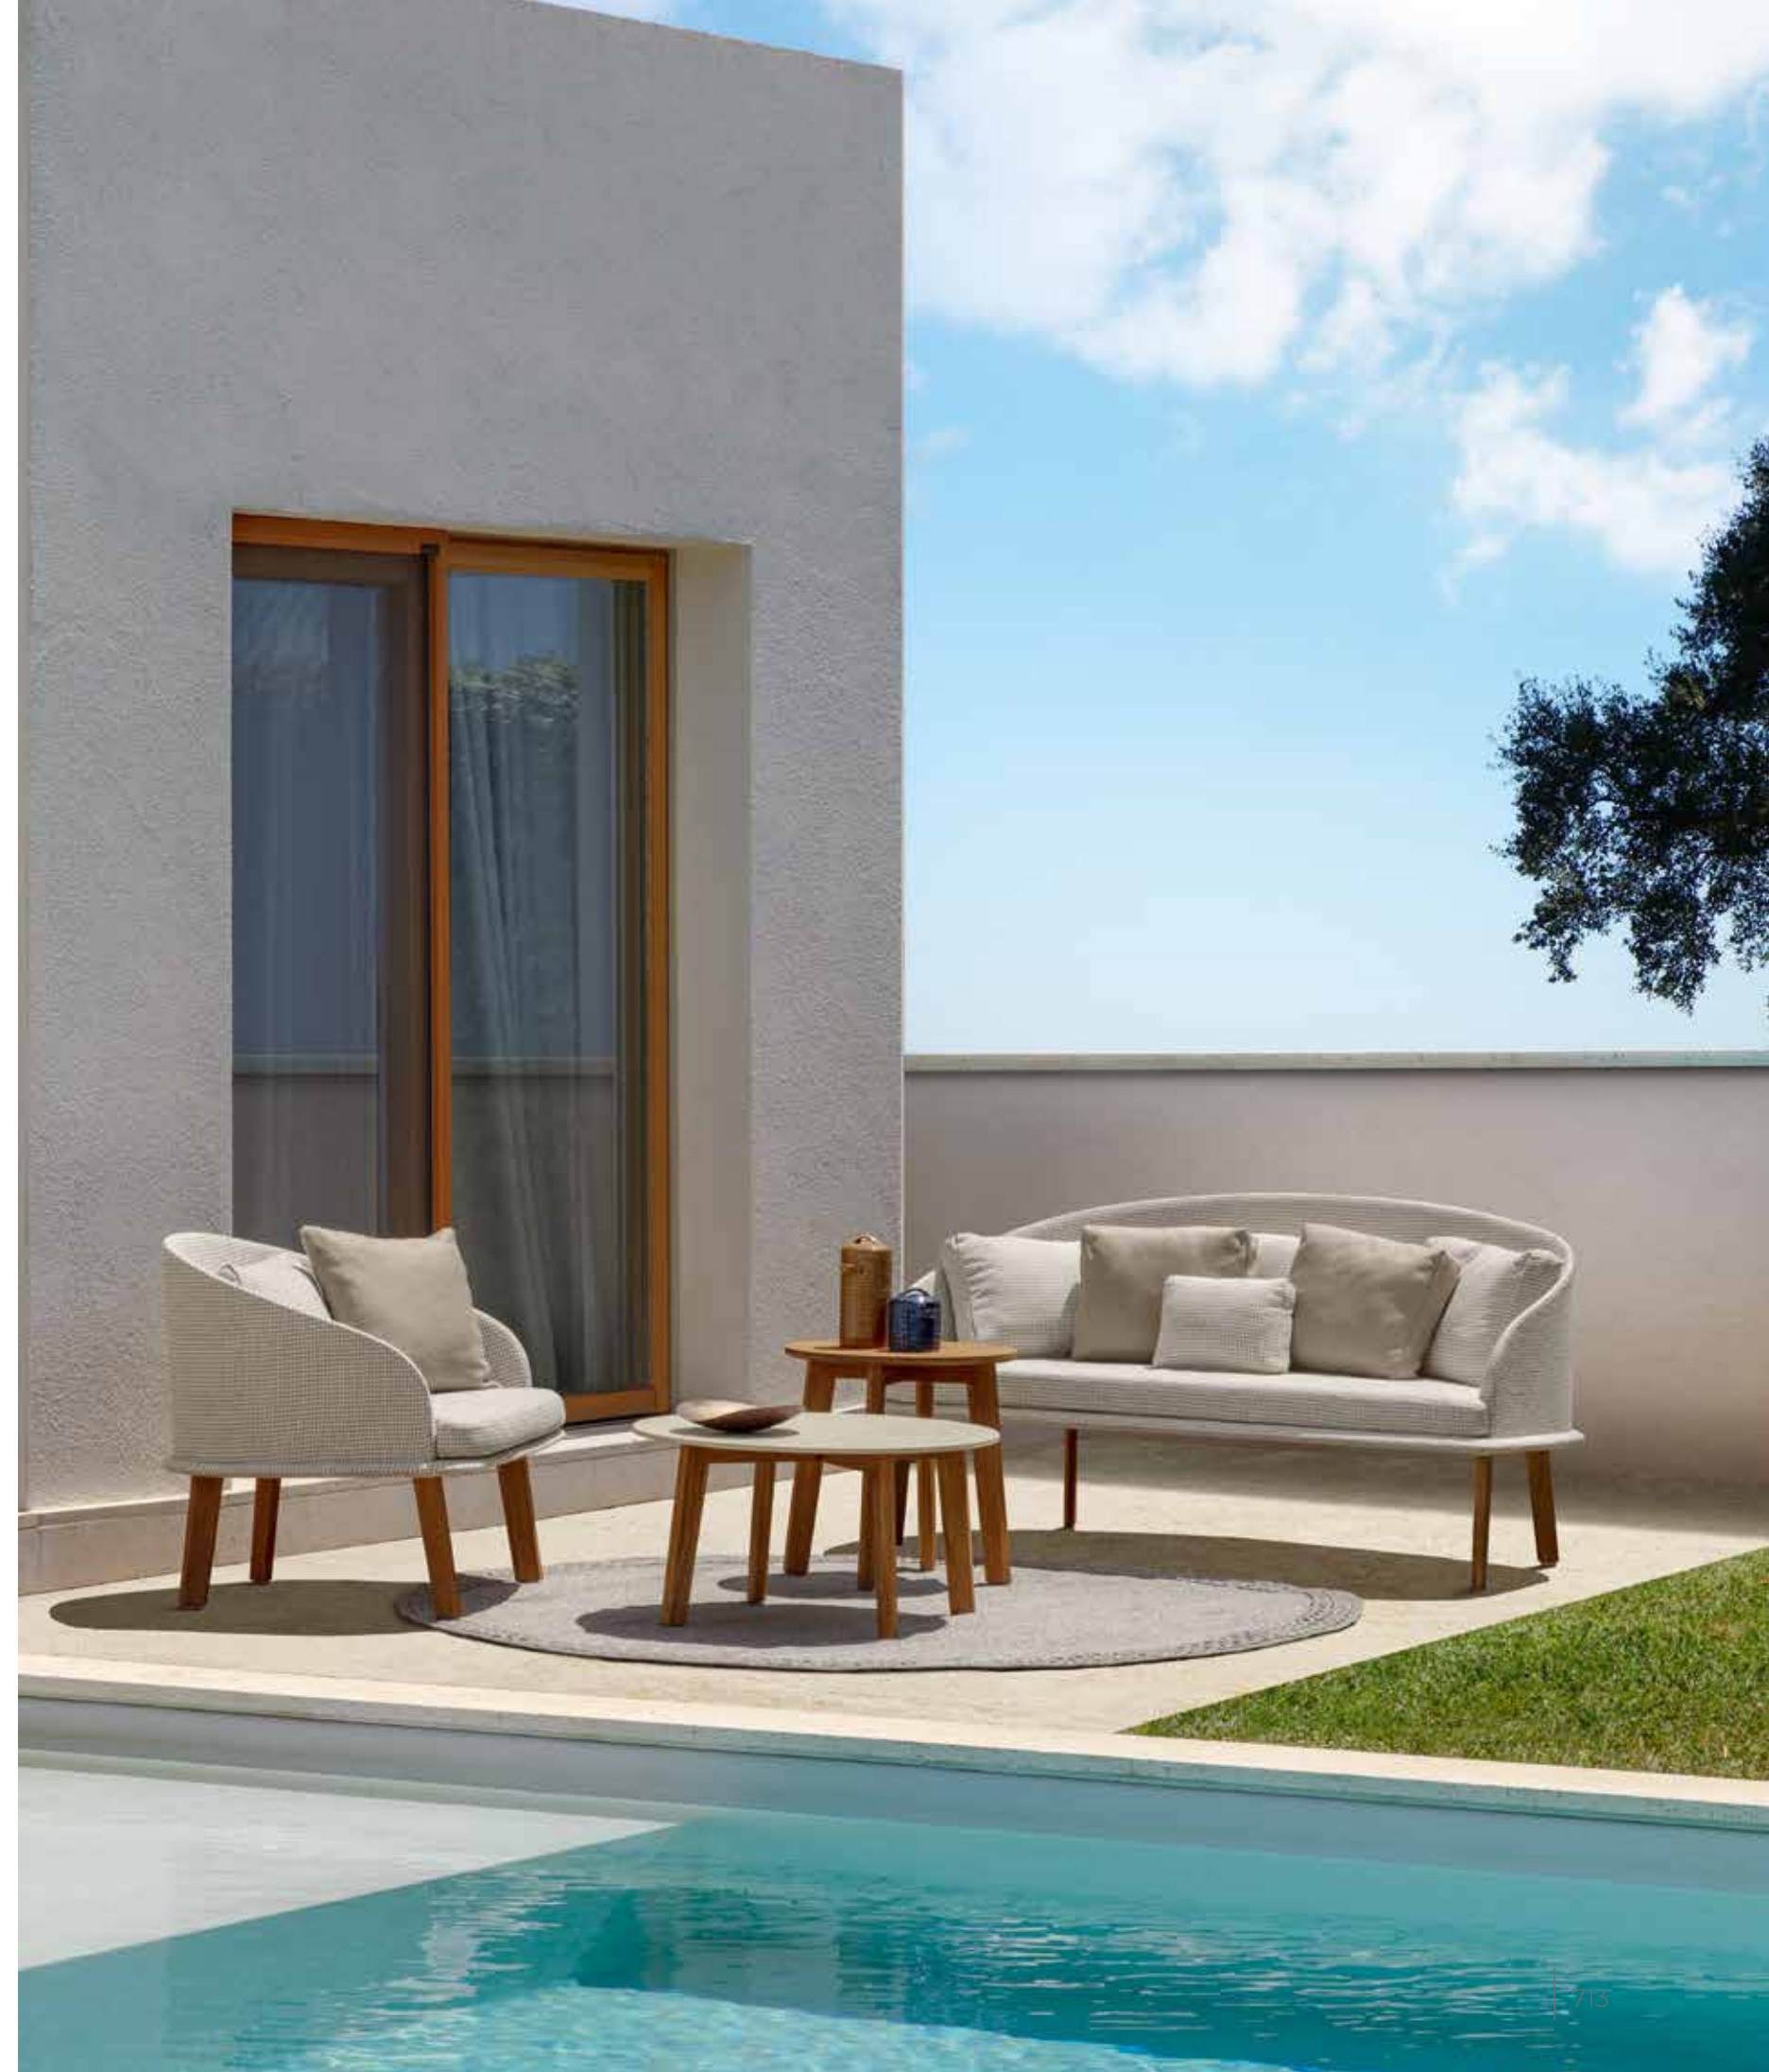

Volumes, shapes and balance are the key elements of Cleo collection. It is a composition of objects that can be arranged in multiple layouts but always maintaining a sense of calm, elegance and simplicity. The balance is based on the contrast between the sofa, with its rigid and geometric character, and a new soft cushions of great welcome and comfort.

## CleoSoftcollection // Wood

rocking chair & side table  
accoya in natural teak colour frame  
covering & cushions in archi white-brown colour  
deco in velvet antique green colour  
quadro carpet ø 200 canvas