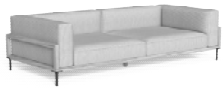

Coffee tables also available with wooden top.

For colour combinations refer to the catalogue starting from page 576.

For additional protection, we recommend the use of our covers in winter season or in the evening mainly in rainy periods.

For maintenance, see the use and maintenance sheet starting from page 98 of this pricelist.

CLEO WOOD SOFA / CODE: CLEDIV

40 KG | 1 UNIT | 1,58 MC

COVER 275 €
CLEDIVCOP

CLEDIV-L2-C10
CLEDIV-L2-C11
CLEDIV-L2-C123
CLEDIV-L11-C10
CLEDIV-L11-C11
CLEDIV-L11-C123