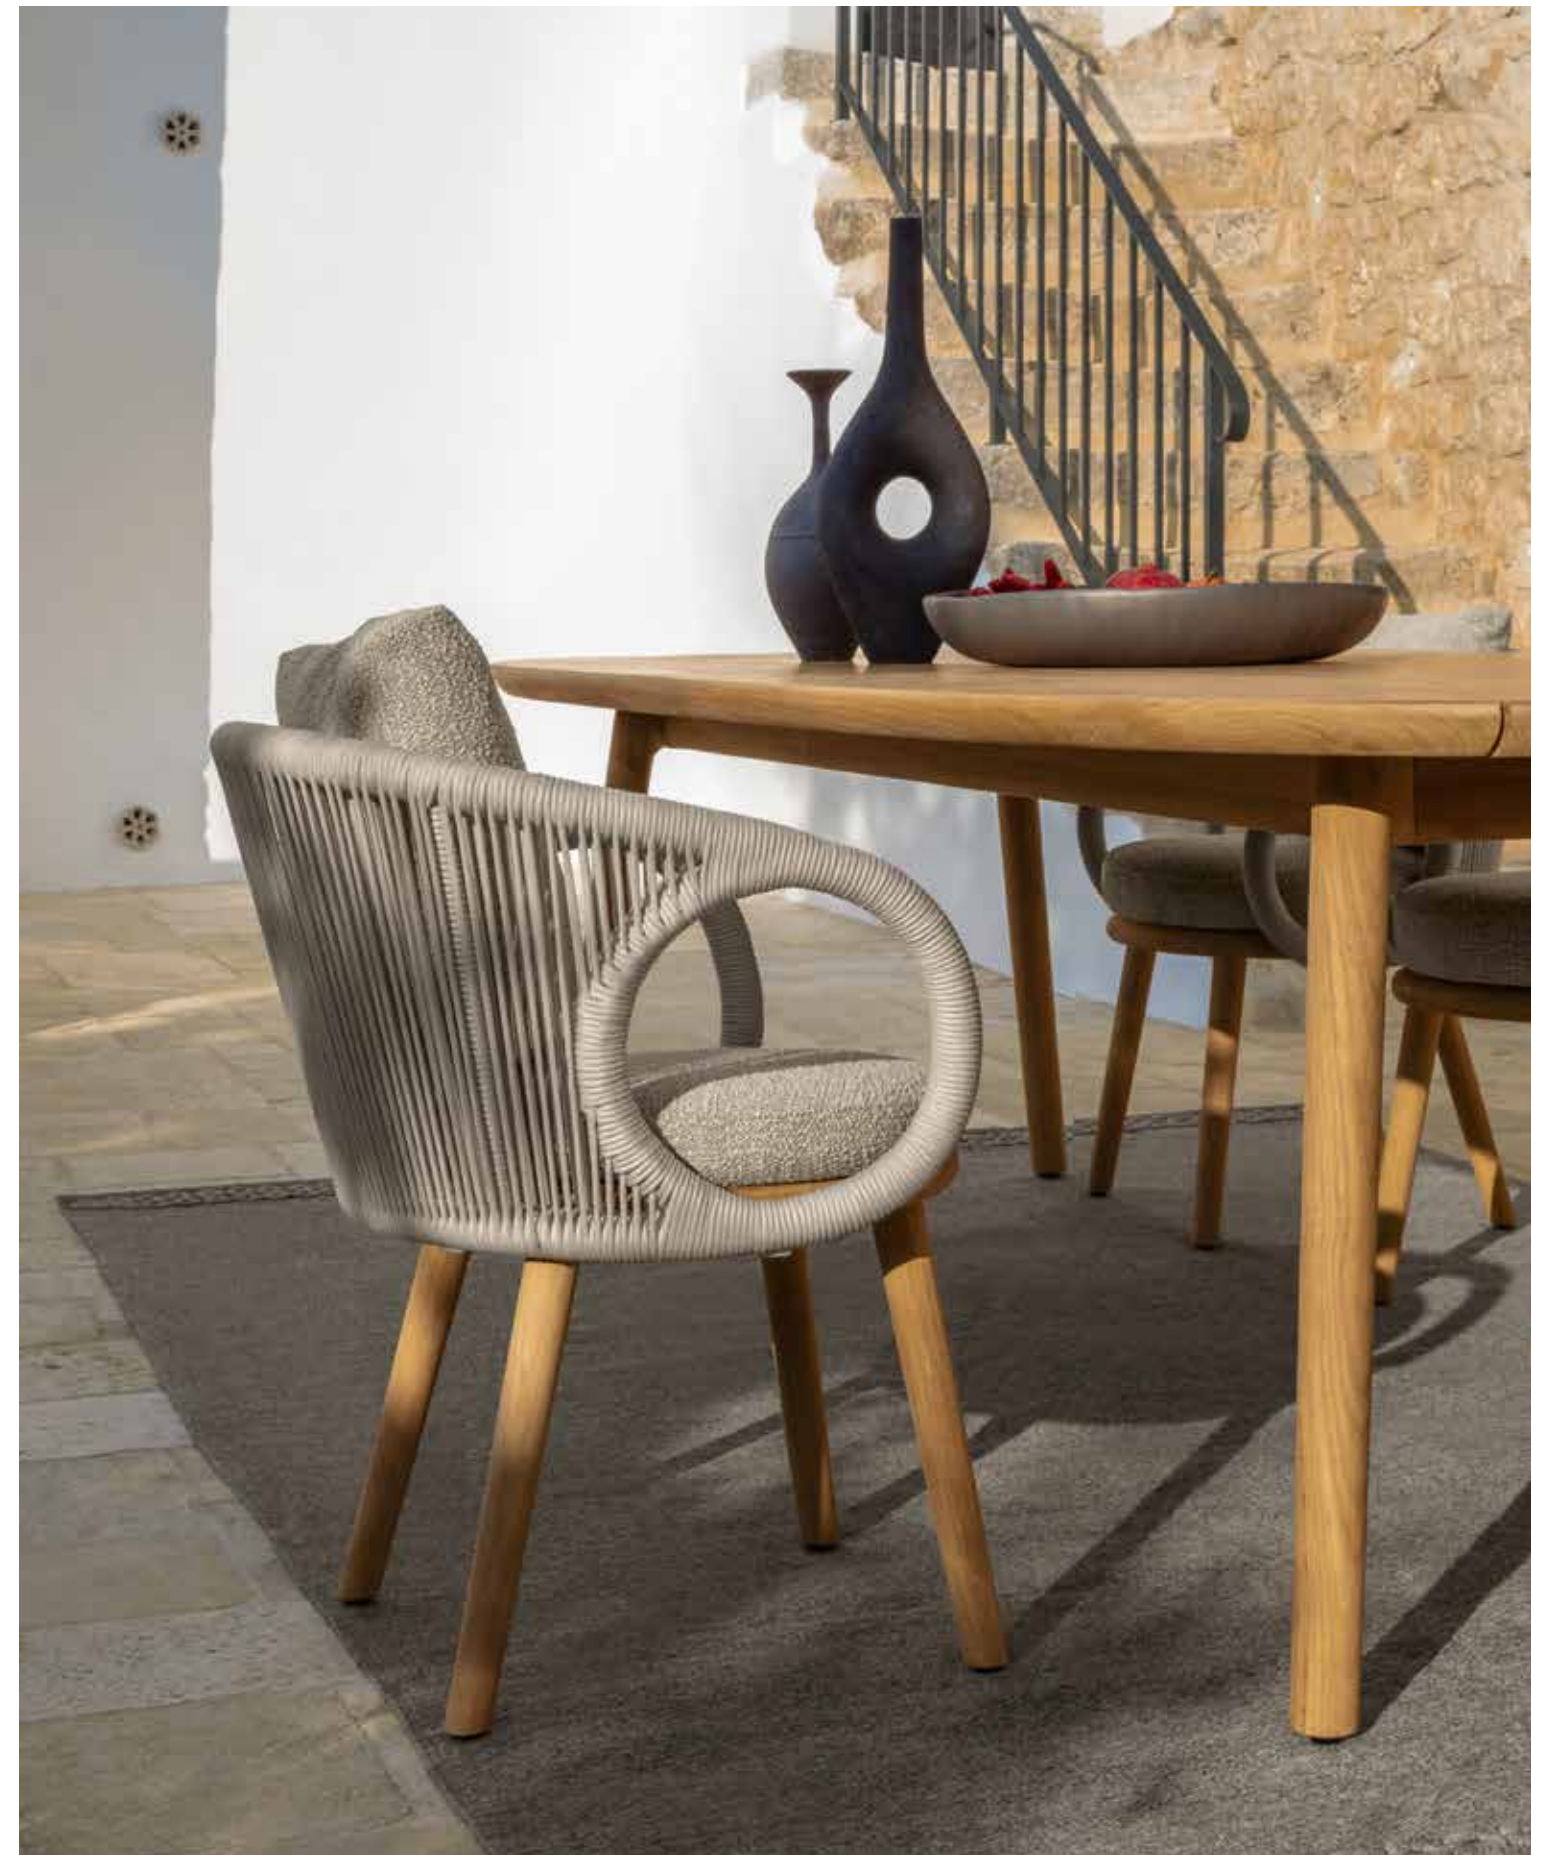

## Karencollection

sunbed  
natural teak wood frame  
cushions in taupe colour  
rope in snowy colour