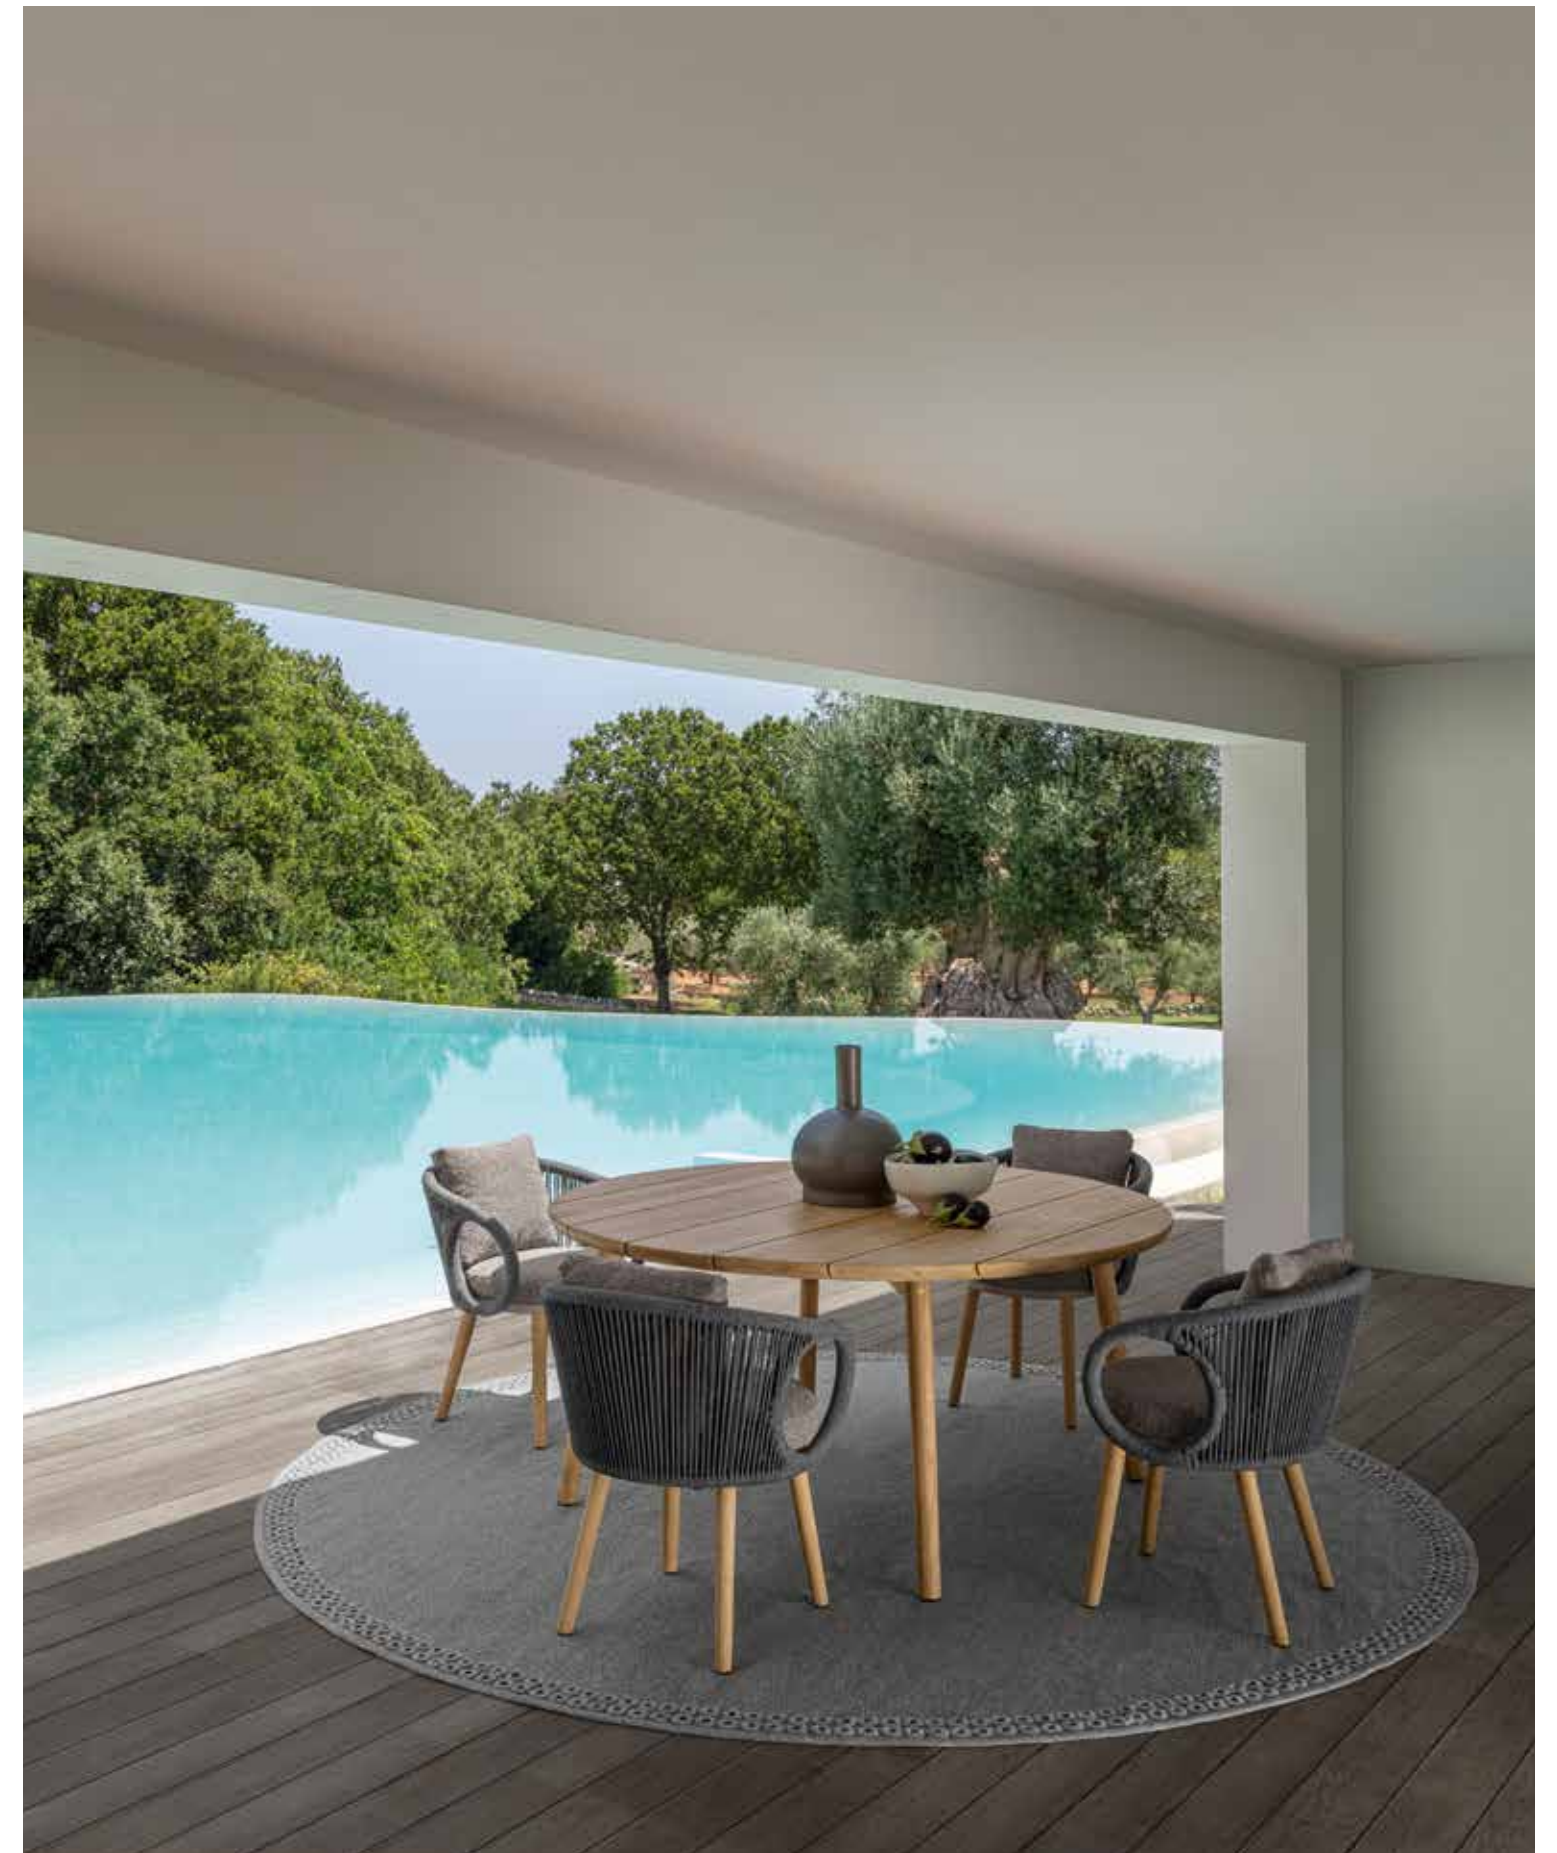

## Karencollection

sunbed  
natural teak wood frame  
cushions in taupe colour  
rope in snowy colour

## Karencollection

armchair & dining table  
natural teak wood frame  
cushions in green pine colour  
rope in green colour