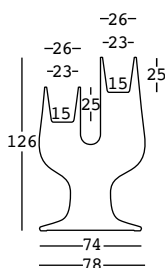

CACTUS design Giulio Iacchetti

cactus

STRUTTURA/STRUCTURE PE - Polietilene/Polyethylene **DIMENSIONS:** **PACKAGING:** **GROSS WEIGHT:**
colore base/basic colour