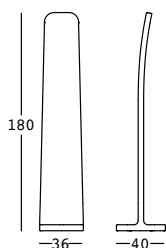

gradient 180

STRUTTURA/STRUCTURE PE - Polietilene/Polyethylene **DIMENSIONS:** **PACKAGING:** **GROSS WEIGHT:**
colore base/basic colour