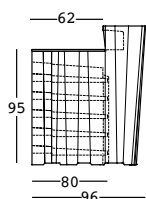

frozen desk large

STRUTTURA/STRUCTURE	PE - Polietilene/Polyethylene colore base/basic colour	DIMENSIONS:	PACKAGING:	GROSS WEIGHT:
	6316	Cm 124x96x115 h	Cm 120x130x100 h	Kg 68 € 1.315,00

C2

PE - Polietilene/Polyethylene
colore base/basic colour

8316 - Versione luminosa/light version	€ 1.315,00

98 U1

KIT LUCE/LIGHT KIT

ACCESSORIES:

A4528 Kit mensola/Shelf kit	A4923 Kit luce senza lampadina outdoor/Outdoor light kit without bulb	€ 50,00
A4409 Kit 4 ruote/4 wheels kit	A4744 Kit LED RGB a batteria per interni-esterni bluetooth/Bluetooth RGB LED light kit with battery indoor-outdoor	€ 190,00

DETAILS LIGHT: Da 1 a 3 Kit Luce/1 to 3 Light Kit

DETAILS:

Piedini regolabili/Adjustable feet
Kit di fissaggio/Fixing kit
Profilo in alluminio/Aluminum rod
Piano in PE alimentare/PE FDA top
"Frozen Desk Large" composto da bancone Frozen Desk + un elemento che ne aumenta la profondità/
"Frozen Desk Large" is composed of Frozen Desk + an element that increases the depth