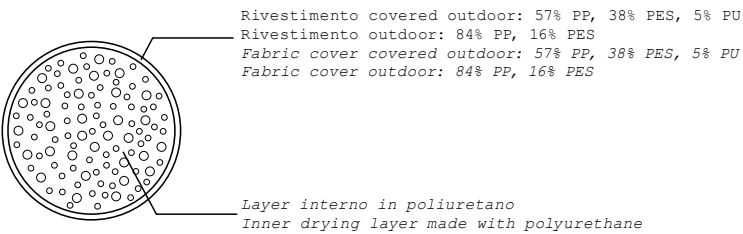

BOLD FAMILY - indoor/outdoor - CREVIN®

grey

brown

white

FADE FAMILY - covered outdoor/outdoor

outdoor

bianco/
white

beige/
beige