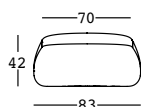

gumball sunlounge

STRUTTURA/STRUCTURE	PE - Polietilene/Polyethylene colore base/basic colour	DIMENSIONS:	PACKAGING:	GROSS WEIGHT:
	6262	Cm 206x83x42 h	Cm 88x44x205 h	Kg 33,9 € 835,00

DETAILS:

Completo di ruote/
With wheels