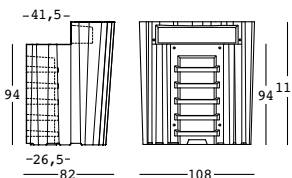

€ 190,00

DETAILS LIGHT: Da 1 a 2 Kit Luce/1 to 2 Light Kit

frozen corner

STRUTTURA/STRUCTURE	PE - Polietilene/Polyethylene colore base/basic colour	DIMENSIONS:	PACKAGING:	GROSS WEIGHT:
	6309	Cm 108x82x115 h	Cm 120x107x90 h	Kg 39,4 € 625,00