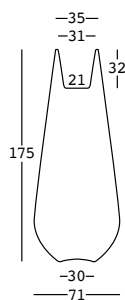

buba

STRUTTURA/STRUCTURE PE - Polietilene/Polyethylene **DIMENSIONS:** **PACKAGING:** **GROSS WEIGHT:**
colore base/basic colour