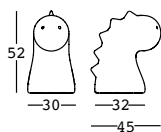

drago

STRUTTURA/STRUCTURE PE - Polietilene/Polyethylene **DIMENSIONS:** **PACKAGING:** **GROSS WEIGHT:**
colore base/basic colour