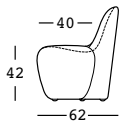

jetlag chair

STRUTTURA/STRUCTURE PE - Polietilene/Polyethylene **DIMENSIONS:** **PACKAGING:** **GROSS WEIGHT:**
colore base/basic colour

6293 **8293** Cm 70x62x72 h Cm 77x77x80 h Kg 16 € 310,00

PE - Polietilene/Polyethylene
colore base/basic colour