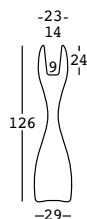

MOAI design Luca Nichetto

moai 126

STRUTTURA/STRUCTURE PE - Polietilene/Polyethylene **DIMENSIONS:** **PACKAGING:** **GROSS WEIGHT:**
colore base/basic colour

6209

Cm 29x126 h

Cm 35x35x128 h

Kg 4,9

€ 190,00