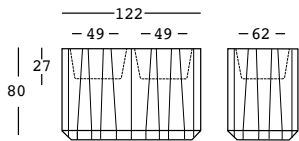

frozen catering counter

STRUTTURA/STRUCTURE	PE - Polietilene/Polyethylene colore base/basic colour	DIMENSIONS:	PACKAGING:	GROSS WEIGHT:
	6413	Cm 122x62x80 h	Cm 123x64x84 h	Kg 28,5 € 690,00