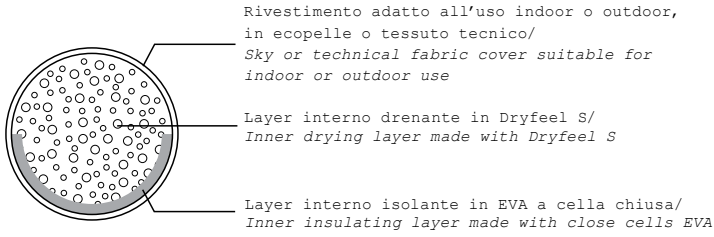

BIG CUT FAMILY - GUMBALL SUNLOUNGE - indoor/outdoor

ECOPELLE/SKY - indoor/outdoor

L6

bianco-bianco/
white-white

V8

white light-bianco/
white light-white

M6

tortora-bianco/
taupe-white