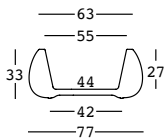

t ball

STRUTTURA/STRUCTURE	PE - Polietilene/Polyethylene colore base/basic colour	DIMENSIONS:	PACKAGING:	GROSS WEIGHT:
	6248	Cm 77x33 h	Cm 87x34x87 h	Kg 9,5 € 195,00