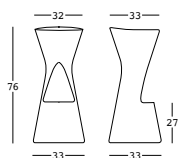

fade stool

STRUTTURA/STRUCTURE PE - Polietilene/Polyethylene **DIMENSIONS:** **PACKAGING:** **GROSS WEIGHT:**
colore base/basic colour

6456 **8456** Cm 33x33x76 h Cm 40x40x77 h Kg 6,1 € 140,00

S4 U0 U4 V7 U1

PE - Polietilene/Polyethylene
colore base/basic colour

ACCESSORIES:

A4461 (per/for art.6456)
Kit di fissaggio a terra/Fixing kit system
A4601 (per/for art.6456)
Kit sabbia essicata/Dried sand kit

8456 - Versione luminosa/light version Kg 6,3 € 140,00

U1

KIT LUCE/LIGHT KIT

A4744 Kit LED RGB a batteria per interni-esterni bluetooth/Bluetooth RGB LED light kit with battery indoor-outdoor € 190,00

DETAILS LIGHT: Necessita di 1 Kit Luce/Needs 1 Light Kit

TESTS

Declaration of conformity issued by **CATAS**
Conforms to the requirements of resistance, durability and safety, 1st level EN 16139:2013

Tests carried out as per:
EN 16139:2013+AC:2013
EN 1728:2012+AC:2013
EN 1022:2005
EN 1022:2018

fade low stool

STRUTTURA/STRUCTURE PE - Polietilene/Polyethylene **DIMENSIONS:** **PACKAGING:** **GROSS WEIGHT:**
colore base/basic colour