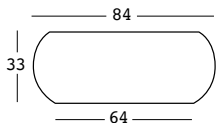

boom coffee table structure

STRUTTURA/STRUCTURE	PE - Polietilene/Polyethylene colore base/basic colour	DIMENSIONS:	PACKAGING:	GROSS WEIGHT:
	6479	Cm 84x84x33 h	Cm 87x37x87 h	Kg 9,4 € 215,00

ACCESSORIES: