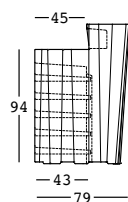

frozen desk

STRUTTURA/STRUCTURE PE - Polietilene/Polyethylene **DIMENSIONS:** **PACKAGING:** **GROSS WEIGHT:**
colore base/basic colour