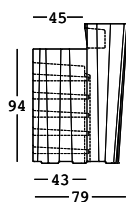

frozen desk version 2

STRUTTURA/STRUCTURE	PE - Polietilene/Polyethylene colore base/basic colour	DIMENSIONS:	PACKAGING:	GROSS WEIGHT:
	6321	Cm 124x79x115 h	Cm 120x130x100 h	Kg 67,4 € 1.985,00

C2

PE - Polietilene/Polyethylene
colore base/basic colour