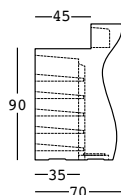

bartolomeo desk version 2

STRUTTURA/STRUCTURE	PE - Polietilene/Polyethylene colore base/basic colour	DIMENSIONS:	PACKAGING:	GROSS WEIGHT:
	6287	Cm 160x70X110 h	Cm 113x74x163 h	Kg 65,4 € 2.385,00

C2

PE - Polietilene/Polyethylene
colore base/basic colour