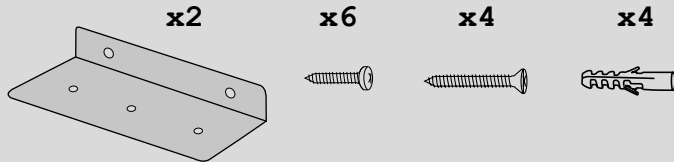

**Kit di fissaggio a terra banconi e angoli/
Ground fixing kit for desk e corner**

prezzo/price
senza iva/no tax

art. A4656

€ 35,00

Dettagli/Details

2 Staffe metalliche/2 *Metallic brackets*
6 Viti autofilettanti/6 *Self-tapping screws*
4 Viti autofilettanti/4 *Self-tapping screws*
4 Tasselli/4 *Screws anchor*
Peso 0,6 kg/Weight 0,6 kg

FURNITURE

Bartolomeo Corner
Bartolomeo Desk + version 1-2-3
Frozen Corner
Frozen Desk + version 1-2
Frozen Desk Large

LIGHTS

Bartolomeo Corner light
Bartolomeo Desk light + version 1-2-3
Frozen Corner light
Frozen Desk light + version 1-2
Frozen Desk Large light