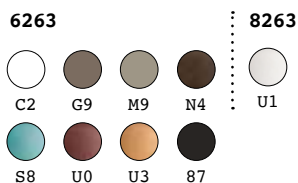

gumball sofa

STRUTTURA/STRUCTURE	PE - Polietilene/Polyethylene colore base/basic colour	DIMENSIONS:	PACKAGING:	GROSS WEIGHT:
	6263	Cm 165x88x66 h	Cm 92x68x169 h	Kg 34,4 € 835,00

PE - Polietilene/Polyethylene
colore base/basic colour