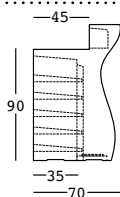

bartolomeo desk

STRUTTURA/STRUCTURE PE - Polietilene/Polyethylene **DIMENSIONS:** **PACKAGING:** **GROSS WEIGHT:**
colore base/basic colour