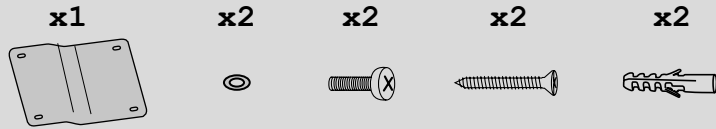

COMPLEMENTS&POTS

Buba
Godot
Gradient 160-180
Moai 126-175
Saving/Space/Vase

JUNIOR

Baddy
Drago
Gumball Armchair Junior
Gumball Sofa Junior

**Kit di fissaggio a terra Big Cut/
Big Cut ground fixing kit**

prezzo/price
senza iva/no tax