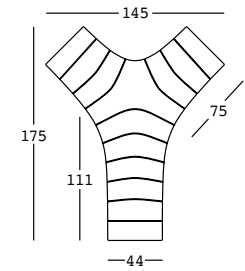

jetlag

STRUTTURA/STRUCTURE PE - Polietilene/Polyethylene **DIMENSIONS:** **PACKAGING:** **GROSS WEIGHT:**
colore base/basic colour

6291 **8291** Cm 175x145x42 h Cm 178x149x46 h Kg 41,6 € 695,00

PE - Polietilene/Polyethylene
colore base/basic colour

8291 - Versione luminosa/light version Kg 41,5 € 695,00

KIT LUCE/LIGHT KIT

A4922 Kit luce senza lampadina indoor/Indoor light kit without bulb € 50,00
A4923 Kit luce senza lampadina outdoor/Outdoor light kit without bulb € 50,00
A4744 Kit LED RGB a batteria per interni-esterni bluetooth/Bluetooth RGB LED light kit with battery indoor-outdoor € 190,00

DETAILS LIGHT: Da 1 a 4 Kit Luce/1 to 4 Light Kit

TESTS

Declarations of conformity issued by **CATAS**

Conforms to the requirements of resistance, durability and safety, 1st level EN 16139:2013

Tests carried out as per:

EN 16139:2013 + AC:2013
EN 1728:2012 + AC:2013
EN 1022:2005

DETAILS:

Completo di kit di fissaggio/With Fixing kit

ACCESSORIES:

A4449 Sistema di fissaggio a terra/Ground fixing kit

A4601 (per/for art.6291) Kit sabbia essicata/Dried sand kit

jetlag chair

STRUTTURA/STRUCTURE PE - Polietilene/Polyethylene **DIMENSIONS:** **PACKAGING:** **GROSS WEIGHT:**
colore base/basic colour

6293 **8293** Cm 70x62x72 h Cm 77x77x80 h Kg 16 € 310,00

PE - Polietilene/Polyethylene
colore base/basic colour

8293 - Versione luminosa/light version € 310,00

KIT LUCE/LIGHT KIT

A4922 Kit luce senza lampadina indoor/Indoor light kit without bulb € 50,00
A4923 Kit luce senza lampadina outdoor/Outdoor light kit without bulb € 50,00
A4744 Kit LED RGB a batteria per interni-esterni bluetooth/Bluetooth RGB LED light kit with battery indoor-outdoor € 190,00

DETAILS LIGHT: Necessita di 1 Kit Luce/Needs 1 Light Kit

TESTS

Declaration of conformity issued by **CATAS**

Conforms to the mechanical and structural safety requirements of ANSI BIFMA X5.4-2012

Tests carried out as per:

ANSI-BIFMA X5.4-2012/14 ANSI-BIFMA X5.4-2012/5
ANSI-BIFMA X5.4-2012/15 ANSI-BIFMA X5.4-2012/8
ANSI-BIFMA X5.4-2012/17 ANSI-BIFMA X5.4-2012/6
ANSI-BIFMA X5.4-2012/21
ANSI-BIFMA X5.4-2012/7