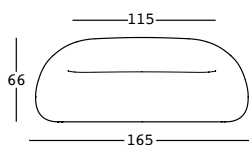

gumball sofa

STRUTTURA/STRUCTURE	PE - Polietilene/Polyethylene colore base/basic colour	DIMENSIONS:	PACKAGING:	GROSS WEIGHT:
	6263	Cm 165x88x66 h	Cm 92x68x169 h	Kg 34,4 € 835,00

PE - Polietilene/Polyethylene
colore base/basic colour