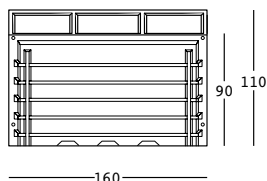

KIT LUCE/LIGHT KIT

DETAILS:

Piedini regolabili/
Adjustable feet

Kit di fissaggio/
Fixing kit

Profilo in alluminio/
Aluminum rod

Piano in PE
alimentare/PE FDA top

Lavandino in inox/
Inox sink

Piletta di scarico/
Waste water drain

Rubinetto/Tap

Mensola con foro in
PE alimentare/PE FDA
shelf with hole

2 x Ghiacciaia in
inox/2 x inox ice box

A4923 Kit luce senza lampadina outdoor/Outdoor light kit without bulb

€ 50,00

A4744 Kit LED RGB a batteria per interni-esterni bluetooth/
Bluetooth RGB LED light kit with battery indoor-outdoor

€ 190,00

DETAILS LIGHT: Da 1 a 3 Kit Luce/1 to 3 Light Kit

ACCESSORIES:

A4613 Kit mensola/Shelf kit

A4409 Kit 4 ruote/4 wheels kit

A4656 Sistema di fissaggio a terra/Fixing kit system

A4601 (per/for art.6288) Kit sabbia essicata/Dried sand kit