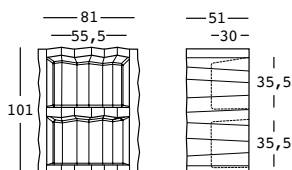

frozen display

STRUTTURA/STRUCTURE	PE - Polietilene/Polyethylene colore base/basic colour	DIMENSIONS:	PACKAGING:	GROSS WEIGHT:
	6338	Cm 81x51x101 h	Cm 83x53x104 h	Kg 29,5 € 555,00

C2

PE - Polietilene/Polyethylene
colore base/basic colour