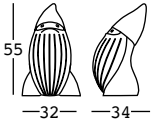

in/out collection

JUNIOR

baddy

STRUTTURA/STRUCTURE	PE - Polietilene/Polyethylene colore base/basic colour	DIMENSIONS:	PACKAGING:	GROSS WEIGHT:
	6242	Cm 34x32x55 h	Cm 34x34x57 h	Kg 3,1 € 90,00

**ACCESSORIES:**