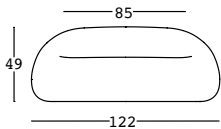

gumball sofa junior

STRUTTURA/STRUCTURE	PE - Polietilene/Polyethylene colore base/basic colour	DIMENSIONS:	PACKAGING:	GROSS WEIGHT:
	6302	Cm 122x65x49 h	Cm 67x60x128 h	Kg 16,5 € 315,00