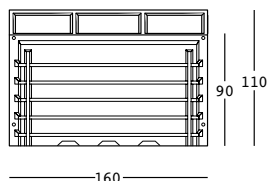

98 U1

KIT LUCE/LIGHT KIT

DETAILS:

Piedini regolabili/
Adjustable feet

Kit di fissaggio/
Fixing kit

Profilo in alluminio/
Aluminum rod

Piano in PE
alimentare/ PE FDA top

Lavandino in inox/
Inox sink

Piletta di scarico/
Waste water drain

Rubinetto/Tap

Mensola con foro in
PE alimentare/PE FDA
shelf with hole

Ghiacciaia in inox/
Inox ice box

A4923 Kit luce senza lampadina outdoor/Outdoor light kit without bulb

€ 50,00

A4744 Kit LED RGB a batteria per interni-esterni bluetooth/
Bluetooth RGB LED light kit with battery indoor-outdoor

€ 190,00

DETAILS LIGHT: Da 1 a 3 Kit Luce/1 to 3 Light Kit

ACCESSORIES:

A4613 Kit mensola/Shelf kit

A4409 Kit 4 ruote/4 wheels kit

A4656 Sistema di fissaggio a terra/Fixing kit system

A4601 (per/for art.6287) Kit sabbia essicata/Dried sand kit