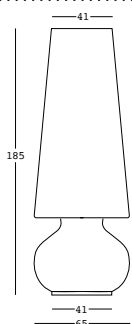

FADE FAMILY design Marco Gregori

fade lamp

STRUTTURA/STRUCTURE	PE - Polietilene/Polyethylene colore base/basic colour	DIMENSIONS:	PACKAGING:	GROSS WEIGHT:
	8454	Cm 65x65x185 h	Cm 73x73x185 h	Kg 27,6 € 555,00