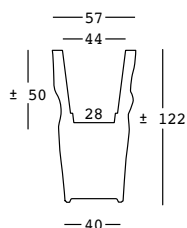

SAVING/SPACE/VASE design JoeVelluto (JVLT)

saving/space/vase

STRUTTURA/STRUCTURE PE - Polietilene/Polyethylene **DIMENSIONS:** **PACKAGING:** **GROSS WEIGHT:**
colore base/basic colour

6247 **8247**

Cm 57x±122 h

Cm 67x60x128 h

Kg 18,3

€ 310,00

PE - Polietilene/Polyethylene
colore base/basic colour

CAPACITY:

Lt 54

8247 - indoor - Versione luminosa/light version

€ 310,00

ACCESSORIES:

A4204 + A4197 Kit fissaggio + Base di stabilizzazione/Fixing kit + Stability base

A4204 + A4194 Kit fissaggio + Base di stabilizzazione e fissaggio/Fixing kit + Stability and ground fixing base

KIT LUCE/LIGHT KIT

A4461 (per/for art.6247) Sistema di fissaggio a terra/Fixing kit system

A4922 Kit luce senza lampadina indoor/Indoor light kit without bulb

€ 50,00

A4601 (per/for art.6247) Kit sabbia essicata/Dried sand kit

A4923 Kit luce senza lampadina outdoor/Outdoor light kit without bulb

€ 50,00

A4744 Kit LED RGB a batteria per interni-esterni bluetooth/Bluetooth RGB LED light kit with battery indoor-outdoor

€ 190,00

DETAILS LIGHT

DETAILS LIGHT: Necessita di 1 Kit Luce/Needs 1 Light Kit

OUTDOOR version:

Tubo di drenaggio/Drainage tube

ACCESSORIES LIGHT - Necessita di/Needs:

A4197 Base di stabilizzazione/Stability base

A4194 Base di stabilizzazione e fissaggio/Stability and ground fixing base

TAMBO design Luca Nichetto

tambo

STRUTTURA/STRUCTURE PE - Polietilene/Polyethylene **DIMENSIONS:** **PACKAGING:** **GROSS WEIGHT:**
colore base/basic colour