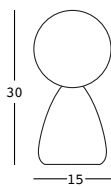

CAPACITY:

Lt 13

in/out collection

LIGHTS

boom table lamp

STRUTTURA/STRUCTURE	PE - Polietilene/Polyethylene colore base/basic colour	DIMENSIONS:	PACKAGING:	GROSS WEIGHT:
	8479	Cm 15x15x30 h	Cm 20,3x20,3x34,3 h	Kg 1,1 € 125,00