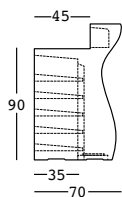

bartolomeo desk version 3

STRUTTURA/STRUCTURE	PE - Polietilene/Polyethylene colore base/basic colour	DIMENSIONS:	PACKAGING:	GROSS WEIGHT:	
	6288	Cm 160x70x110 h	Cm 113x74x163 h	Kg 66,8	€ 2.585,00

PE - Polietilene/Polyethylene
colore base/basic colour

8288 - Versione luminosa/light version

Kg 67,5 € 2.585,00