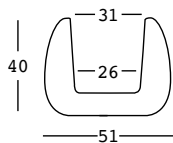

boom pot

STRUTTURA/STRUCTURE	PE - Polietilene/Polyethylene colore base/basic colour	DIMENSIONS:	PACKAGING:	GROSS WEIGHT:
	6488	Cm 51x40 h	Cm 53x53x47 h	Kg 6,9 € 130,00