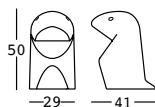

CAPACITY:

Lt 51

PIANO/TOP	PE - Polietilene/Polyethylene colore base/basic colour	DIMENSIONS:	PACKAGING:	GROSS WEIGHT:
	A4261	Cm 63x2,5 h	Cm 64x64,5x9,5 h	Kg 4,4 € 100,00

marmotta

STRUTTURA/STRUCTURE PE - Polietilene/Polyethylene **DIMENSIONS:** **PACKAGING:** **GROSS WEIGHT:**
colore base/basic colour