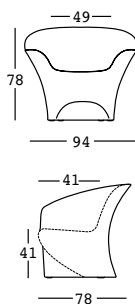

ohla armchair

STRUTTURA/STRUCTURE PE - Polietilene/Polyethylene **DIMENSIONS:** **PACKAGING:** **GROSS WEIGHT:**
colore base/basic colour