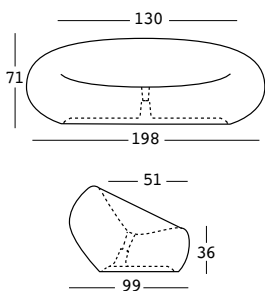

boom sofa

STRUTTURA/STRUCTURE

PE - Polietilene/Polyethylene
colore base/basic colour

DIMENSIONS:

PACKAGING:

GROSS WEIGHT:

6478

8478 Cm 198x99x71 h

Cm 75x103x200 h

Kg 41

€ 880,00

PE - Polietilene/Polyethylene
colore base/basic colour

8478 - Versione luminosa/light version

€ 880,00

ACCESSORIES:

A4601 (per/for art. 6478)
Kit sabbia essicata/
Dried sand kit

KIT LUCE/LIGHT KIT

A4923 Kit luce senza lampadina outdoor/Outdoor light kit without bulb

€ 50,00

A4744 Kit LED RGB a batteria per interni-esterni bluetooth/
Bluetooth RGB LED light kit with battery indoor-outdoor

€ 190,00

DETAILS LIGHT: Necessita di 1 Kit Luce/Needs 1 Light Kit

TESTS

ART. 6478 - 8478

Declaration of conformity issued by

Conforms to the requirements of resistance,
durability and safety, 1st level EN 16139:2013

Tests carried out as per:

EN 16139:2013+AC:2013
EN 1728:2012+AC:2013
EN 1022:2005
EN 1022:2018

ART. 6478 - 8478

Conforms to the mechanical and structural safety
requirements of ANSI BIFMA X5.4-2020

Tests carried out as per:

ANSI-BIFMA X5.4-2020/17   ANSI-BIFMA X5.4-2020/5
ANSI-BIFMA X5.4-2020/21   ANSI-BIFMA X5.4-2020/10
ANSI-BIFMA X5.4-2020/6   ANSI-BIFMA X5.4-2020/9
ANSI-BIFMA X5.4-2020/8   ANSI-BIFMA X5.4-2020/12
ANSI-BIFMA X5.4-2020/14   ANSI-BIFMA X5.4-2020/11
ANSI-BIFMA X5.4-2020/7   ANSI-BIFMA X5.4-2020/15