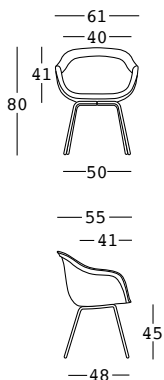

fade chair

STRUTTURA/STRUCTURE PE - Polietilene/Polyethylene **DIMENSIONS:** **PACKAGING:** **GROSS WEIGHT:**
colore base/basic colour

Cm 61x55x80 h Cm 72x72x63 h Kg 8,8

+ METALLO VERNICIATO TONO SU TONO/TONE ON TONE VARNISHED METAL

gambe/legs

6466

scocca/
body

S4
+

V7
+

U0
+

U4
+

U1
+

gambe/
legs

nero/
black

argilla/
clay

lava/
lava

pietra/
stone

white light/
white light

€ 210,00

+ METALLO VERNICIATO NERO/BLACK VARNISHED METAL

gambe/legs

6468

scocca/
body

V7
+

U0
+

U4
+

U1
+

gambe/
legs

nero/
black

nero/
black

nero/
black

nero/
black

€ 210,00

DETAILS:

Completo di kit viti di fissaggio/With fixing screws kit

2 pcs. per imballo/
2 pcs. for pack

TESTS

Declaration of conformity issued by **CATAS**

Conforms to the requirements of resistance, durability and safety, 1st level EN 16139:2013

Tests carried out as per:

EN 16139:2013+AC:2013

EN 1728:2012+AC:2013

EN 1022:2005

EN 1022:2018

fade stack chair

STRUTTURA/STRUCTURE PE - Polietilene/Polyethylene **DIMENSIONS:** **PACKAGING:** **GROSS WEIGHT:**
colore base/basic colour

Cm 49x54x80 h Cm 64x52x93 h Kg 9,2