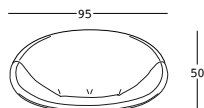

fade relax armchair

STRUTTURA/STRUCTURE	PE - Polietilene/Polyethylene colore base/basic colour	DIMENSIONS:	PACKAGING:	GROSS WEIGHT:
	6455 	Cm 95x75x74 h	Cm 105x83x76 h	Kg 20,2

€ 390,00

ACCESSORIES:

A4668 (2 kit) Kit di fissaggio a terra Plust set 2/Ground fixing kit Plust set 2

A4461 (per/for art.6455) Kit di fissaggio a terra/Fixing kit system

A4601 (per/for art.6455) Kit sabbia essicata/Dried sand kit

PE - Polietilene/Polyethylene
colore base/basic colour

8455 - Versione luminosa/light version

Kg 20,4

€ 390,00

U1

KIT LUCE/LIGHT KIT

A4923 Kit luce senza lampadina outdoor/Outdoor light kit without bulb

€ 50,00

A4744 Kit LED RGB a batteria per interni-esterni bluetooth/Bluetooth RGB LED light kit with battery indoor-outdoor

€ 190,00

DETAILS LIGHT: Necessita di 1 Kit Luce/Needs 1 Light Kit

TESTS

Declaration of conformity issued by **CATAS**

Conforms to the requirements of resistance, durability and safety, 1st level EN 16139:2013

Tests carried out as per:
EN 16139:2013+AC:2013
EN 1728:2012+AC:2013
EN 1022:2005
EN 1022:2018

CUSCINO/CUSHION

Tessuto/Fabric

DIMENSIONS:

PACKAGING:

GROSS WEIGHT:

esterno/
outdoor

Cm 95x50x50 h

Cm 95x50x50 h

Kg 1,5