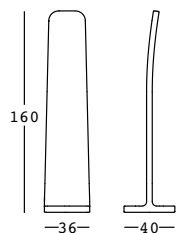

GRADIENT design Mut Design

gradient 160

STRUTTURA/STRUCTURE PE - Polietilene/Polyethylene **DIMENSIONS:** **PACKAGING:** **GROSS WEIGHT:**
colore base/basic colour