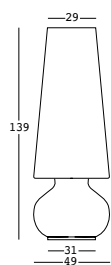

fade lamp M

STRUTTURA/STRUCTURE	PE - Polietilene/Polyethylene colore base/basic colour	DIMENSIONS:	PACKAGING:	GROSS WEIGHT:
	8480	Cm 49x49x139 h	Cm 50x50x141,5 h	Kg 15,7 € 305,00