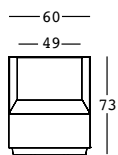

big cut module

STRUTTURA/STRUCTURE PE - Polietilene/Polyethylene **DIMENSIONS:** **PACKAGING:** **GROSS WEIGHT:**
colore base/basic colour