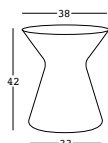

6472 **8472** Cm 38x38x42 h Cm 41x41x44 h Kg 3,6 € 95,00

S4 U0 U4 V7 U1

PE - Polietilene/Polyethylene
colore base/basic colour

ACCESSORIES:

A4461 (per/for art.6472)
Kit di fissaggio a terra/Fixing kit system
A4601 (per/for art.6472)
Kit sabbia essicata/Dried sand kit

8472 - Versione luminosa/light version Kg 3,7 € 95,00

U1

KIT LUCE/LIGHT KIT

A4744 Kit LED RGB a batteria per interni-esterni bluetooth/Bluetooth RGB LED light kit with battery indoor-outdoor € 190,00

DETAILS LIGHT: Necessita di 1 Kit Luce/Needs 1 Light Kit

TESTS

Declaration of conformity issued by **CATAS**
Conforms to the requirements of resistance, durability and safety, 1st level EN 16139:2013

Tests carried out as per:
EN 16139:2013+AC:2013
EN 1728:2012+AC:2013
EN 1022:2005
EN 1022:2018