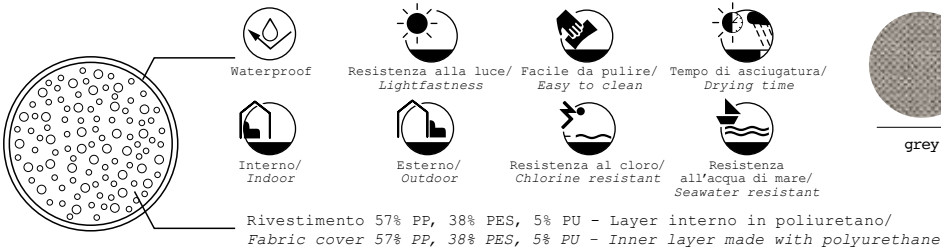

BOLD FAMILY - indoor/outdoor - CREVIN®

grey

brown

white

FADE FAMILY - covered outdoor/outdoor

outdoor

bianco/
white

beige/
beige