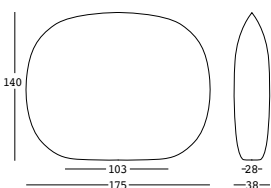

fade shell

STRUTTURA/STRUCTURE

PE - Polietilene/Polyethylene

DIMENSIONS:

PACKAGING:

GROSS WEIGHT:

colore base/basic colour

6493

S4

U0

U4

U1

V5

V6

V7

8493

Cm 175x38x140 h

Cm 149x46x178 h

Kg 32,4

€ 610,00

PE - Polietilene/Polyethylene

colore base/basic colour

ACCESSORIES:

A4668 (2 kit) Kit di fissaggio a terra Plust set 2/Ground fixing kit Plust set 2

A4601 (per/for art.6493) Kit sabbia essicata/Dried sand kit

8493 - Versione luminosa/light version

Kg 32,4

€ 610,00

U1

KIT LUCE/LIGHT KIT

A4922 Kit luce senza lampadina indoor/Indoor light kit without bulb

€ 50,00

A4923 Kit luce senza lampadina outdoor/Outdoor light kit without bulb

€ 50,00

A4744 Kit LED RGB a batteria per interni-esterni bluetooth/Bluetooth RGB LED light kit with battery indoor-outdoor

€ 190,00

DETAILS LIGHT: Necessita di 1 Kit Luce/Needs 1 Light Kit