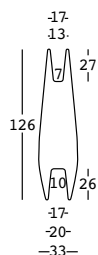

NICOLE design Ilaria Marelli

nicole 126

STRUTTURA/STRUCTURE PE - Polietilene/Polyethylene **DIMENSIONS:** **PACKAGING:** **GROSS WEIGHT:**
colore base/basic colour

6207

Cm 33x126 h

Cm 35x35x128 h

Kg 6,9

€ 270,00