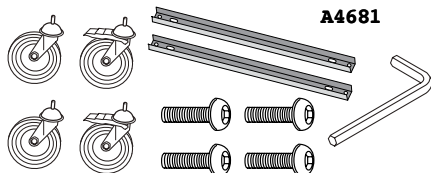

kit mensola/shelf kit

ACCESSORIO FROZEN DESK LARGE/FROZEN DESK LARGE ACCESSORIE	PE - Alimentare/FDA colore base/basic colour	DIMENSIONS:	PACKAGING:	GROSS WEIGHT:
A4528		Cm 113X62X1,5 h	Cm 114X63X3,5 h	Kg 10,8 € 220,00

DETAILS:

Completo di 2 viti
in inox/
With 2 inox screws
Completo di profilo in
alluminio/
With aluminum rod

kit 4 ruote/4 wheels kit

ACCESSORIO FROZEN DESK, FROZEN DESK LARGE E FROZEN CORNER/ FROZEN DESK, FROZEN DESK LARGE AND FROZEN CORNER ACCESSORIE		PACKAGING:	GROSS WEIGHT:
A4409		Cm 17x17x20 h	Kg 1,6 € 25,00

DETAILS:

2 ruote senza freno +
2 ruote con freno /
2 wheels without brake
system + 2 wheels with
brake system

kit 4 ruote/4 wheels kit

ACCESSORIO FROZEN CATERING COUNTER/ FROZEN CATERING COUNTER ACCESSORIE		PACKAGING:	GROSS WEIGHT:
A4681		Cm 17x17x20 h	Kg 1,2 € 80,00

DETAILS:

2 ruote senza freno +
2 ruote con freno +
2 staffe metalliche +
4 viti M8 +
1 chiave a brugola da 6 mm
2 wheels without brake system +
2 wheels with brake system +
2 metal brackets +
4 M8 screw +
1 allen wrench 6 mm