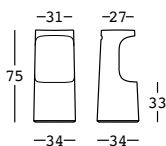

DIMENSIONS:

PACKAGING:

GROSS WEIGHT:

colore base/basic colour