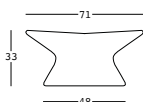

6461		8462	Cm 71x71x33 h	Cm 37x73x75 h	Kg 7,9	€ 215,00

ACCESSORIES:

A4668 (2 kit) Kit di fissaggio a terra Plust set 2/Ground fixing kit Plust set 2

A4461 (per/for art.6461) Kit di fissaggio a terra/Fixing kit system

A4601 (per/for art.6461) Kit sabbia essicata/Dried sand kit

PE - Polietilene/Polyethylene
colore base/basic colour

8462 - Versione luminosa/light version

Kg 8,1 € 215,00

KIT LUCE/LIGHT KIT

A4922 Kit luce senza lampadina indoor/Indoor light kit without bulb € 50,00

A4923 Kit luce senza lampadina outdoor/Outdoor light kit without bulb € 50,00

A4744 Kit LED RGB a batteria per interni-esterni bluetooth/Bluetooth RGB LED light kit with battery indoor-outdoor € 190,00

DETAILS LIGHT: Necessita di 1 Kit Luce/Needs 1 Light Kit