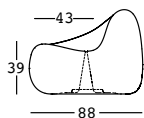

gumball sofa

STRUTTURA/STRUCTURE	PE - Polietilene/Polyethylene colore base/basic colour	DIMENSIONS:	PACKAGING:	GROSS WEIGHT:
	6263	Cm 165x88x66 h	Cm 92x68x169 h	Kg 34,4 € 835,00

PE - Polietilene/Polyethylene
colore base/basic colour