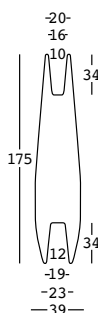

nicole 175

STRUTTURA/STRUCTURE PE - Polietilene/Polyethylene **DIMENSIONS:** **PACKAGING:** **GROSS WEIGHT:**
colore base/basic colour

6208

Cm 39x175 h

Cm 42x42x177 h

Kg 15

€ 435,00