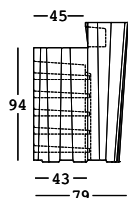

frozen desk version 1

STRUTTURA/STRUCTURE PE - Polietilene/Polyethylene **DIMENSIONS:** **PACKAGING:** **GROSS WEIGHT:**
colore base/basic colour