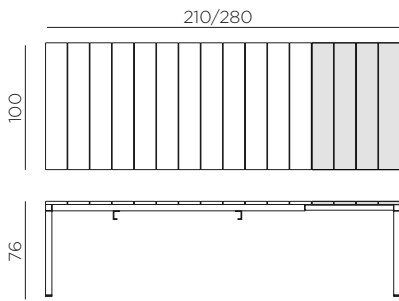

Il set comprende 1 Rio Alu 210 Fix e 2 Rio Bench Alu
The set includes 1 Rio Alu 210 Fix and 2 Rio Bench Alu

model

info

polypropylene top

aluminium legs

ref.

€

RIO 210 EXTENSIBLE