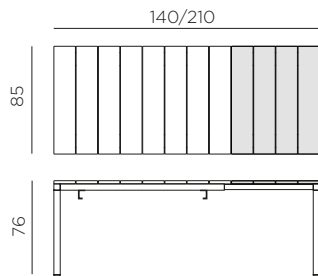

RIO 140 EXTENSIBLE

32,6
1
0,227 m³
14 pz
CATAS

BIANCO	vern. bianco	48353.00.000
ANTRACITE *	vern. antracite	48352.02.000
TORTORA	vern. tortora	48359.10.000

€ 757,90