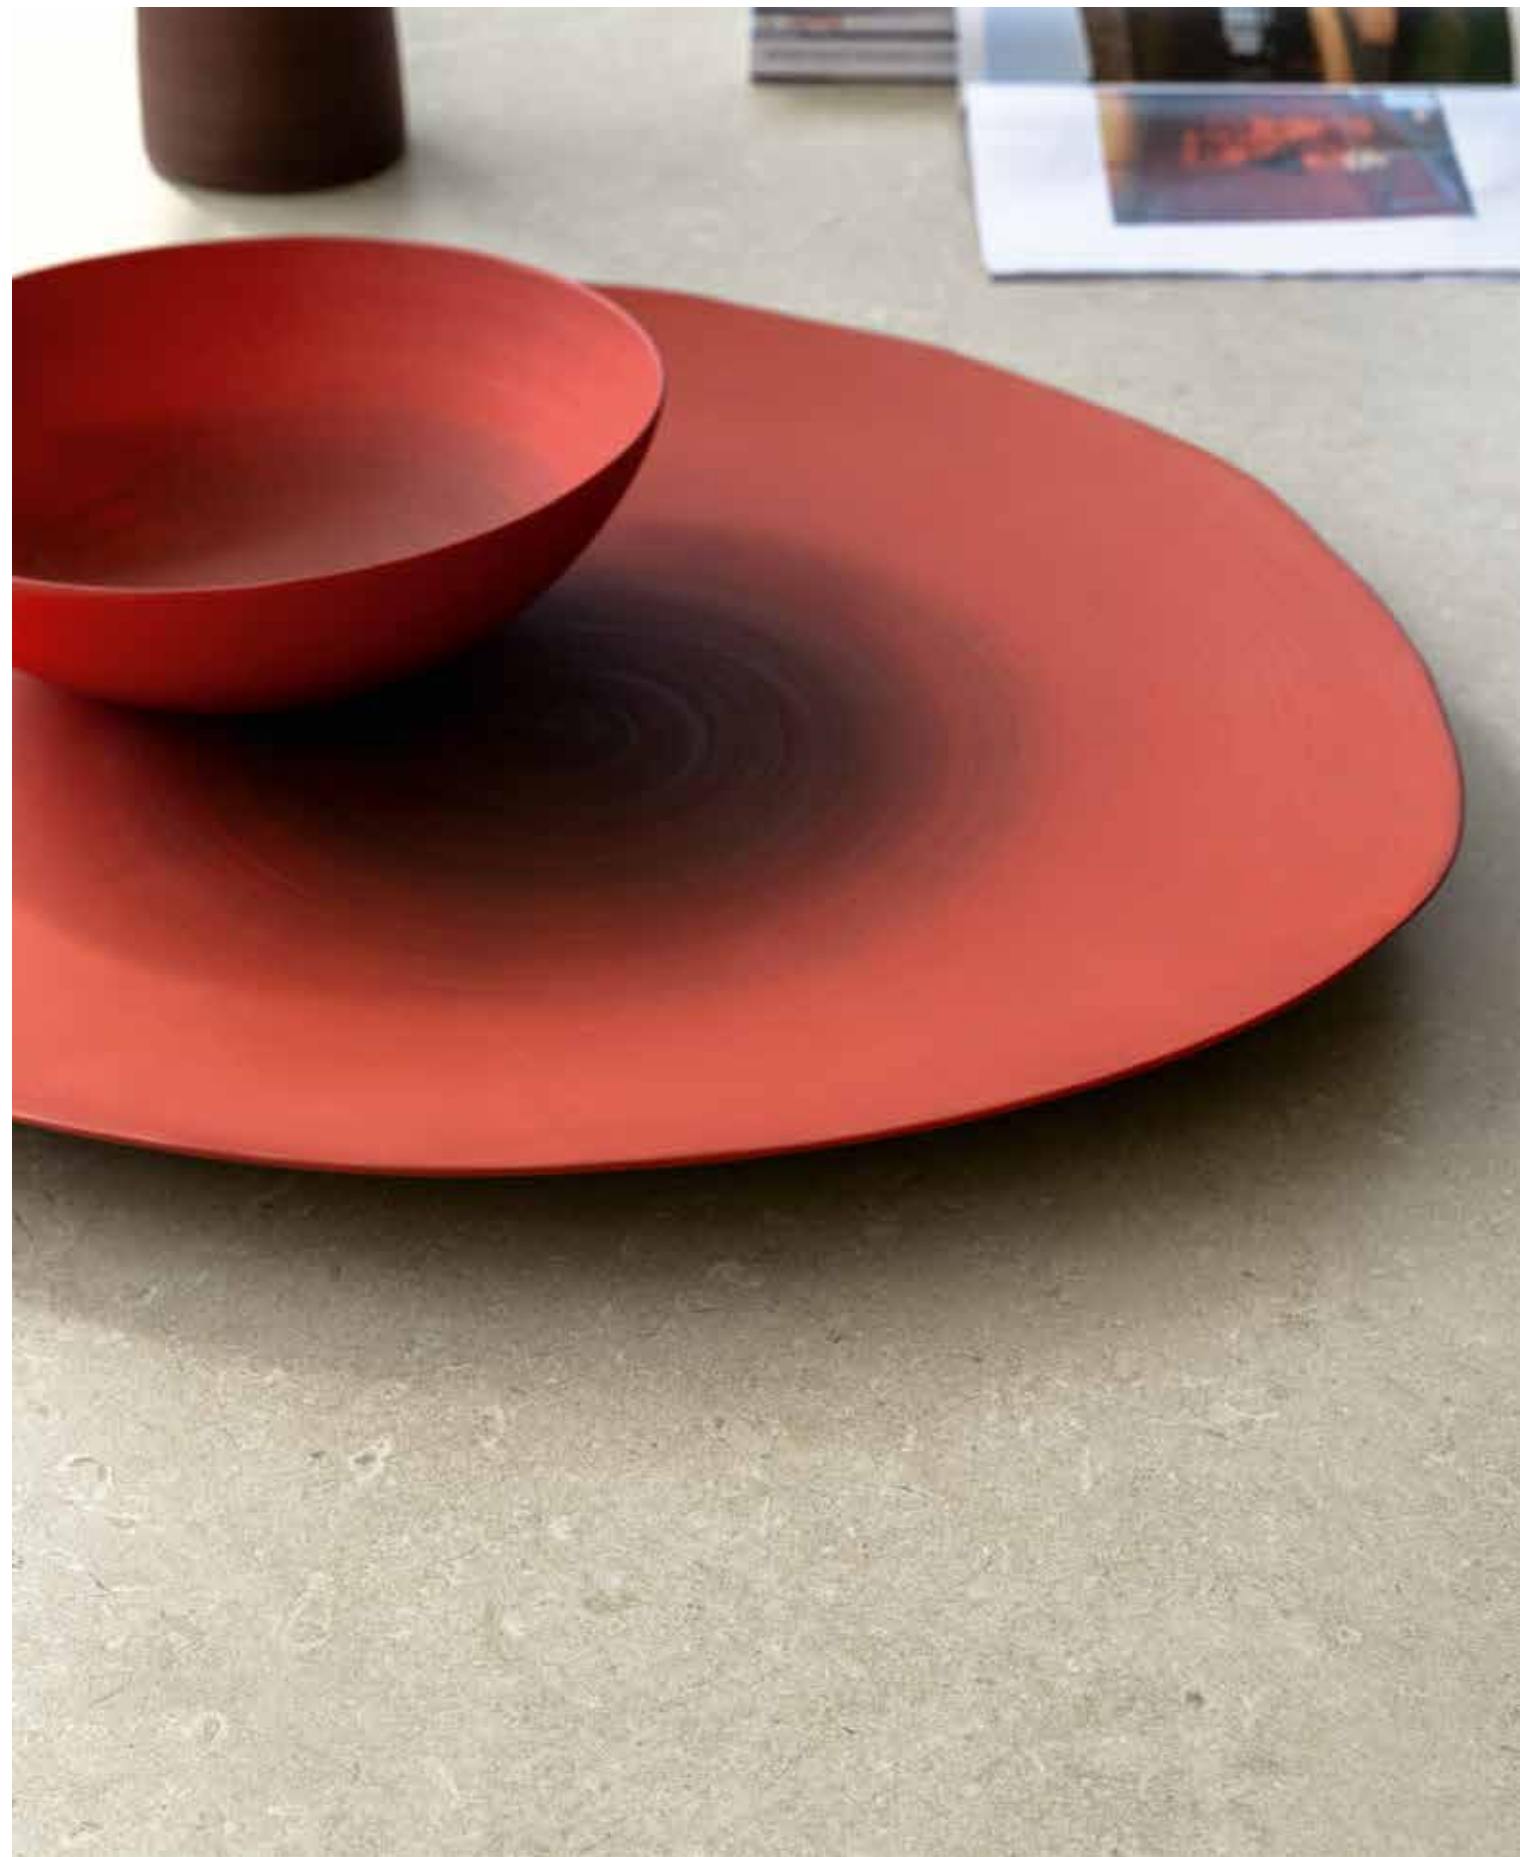

Evercollection

sofa 3 seater, living armchair & coffee table
teak wood frame in palissandro colour
cushions in white-beige colour
deco in plain taupe, plain white & white-beige colour
top table in gres limestone colour

Evercollection

dining armchair & table 300x100
teak wood frame in palissandro colour
cushions in white-beige colour
table top in lava stone beige colour

Evercollection

Design Christophe Pillet

Finishing

Teak wood frame