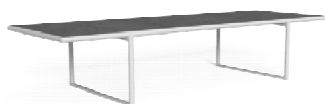

TRESSÉ DINING TABLE 340X120 / CODE: TREP340		NEW	270 KG	1+1+1 UNIT	3,73 MC	
	COVER	545 €	TREP340-BI-S20			7.260 €
	TREP340COP		TREP340-GR-S10			
			TREP340-SG-S20			
			TREP340-BI-S27			17.248 €
			TREP340-BI-S37			
			TREP340-BI-S40			
			TREP340-GR-S27			
			TREP340-GR-S37			
			TREP340-GR-S40			
			TREP340-SG-S27			
			TREP340-SG-S37			
			TREP340-SG-S40			
Width	Depth	Height	40"HC - 50pcs			
340	120	75	cm			
133.9	47.2	29.5	inch