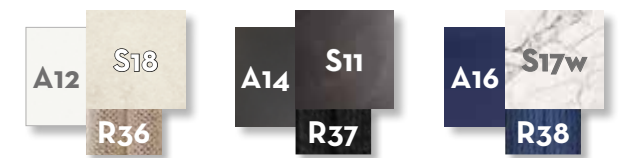

	Width	Depth	Height
cm	150	150	75
inch	59.1	59.1	29.5

DINING TABLE 220X110 / CODE: SWITP220

	Width	Depth	Height
cm	220	110	75
inch	86.6	43.3	29.5

DINING TABLE 300X110 / CODE: SWITP300

	Width	Depth	Height
cm	300	110	75
inch	118.1	43.3	29.5