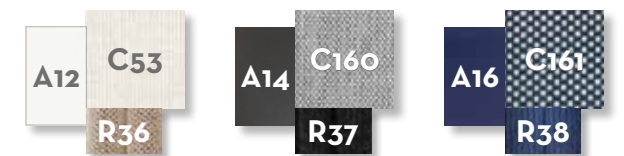

	Width	Depth	Height
cm	150	150	75
inch	59.1	59.1	29.5

DINING TABLE 220X110 / CODE: SWITP220

	Width	Depth	Height
cm	220	110	75
inch	86.6	43.3	29.5

DINING TABLE 300X110 / CODE: SWITP300

	Width	Depth	Height
cm	300	110	75
inch	118.1	43.3	29.5

DINING ARMCHAIR / CODE: SWIPP

	Width	Depth	Height	H. armrest	H. seat	H. cushion
cm	62	59	75	72	46	6
inch	24.4	23.2	29.5	28.3	18.1	2.4

DINING CHAIR / CODE: SWISP

	Width	Depth	Height	H. armrest	H. seat	H. cushion
cm	51	58	75	72	46	6
inch	20.1	22.8	29.5	28.3	18.1	2.4