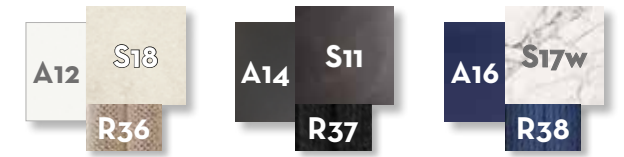

PLAZA COFFEE TABLE D45 / CODE: PLATC45

	Width	Depth	Height
cm	45	45	48
inch	17.7	17.7	18.9

PLAZA COFFEE TABLE 80X65 / CODE: PLATC8065

	Width	Depth	Height
cm	80	65	35
inch	31.5	25.6	13.8

DINING TABLE D150 / CODE: SWITPD150

	Width	Depth	Height
cm	150	150	75
inch	59.1	59.1	29.5

DINING TABLE 220X110 / CODE: SWITP220

	Width	Depth	Height
cm	220	110	75
inch	86.6	43.3	29.5

DINING TABLE 300X110 / CODE: SWITP300

	Width	Depth	Height
cm	300	110	75
inch	118.1	43.3	29.5