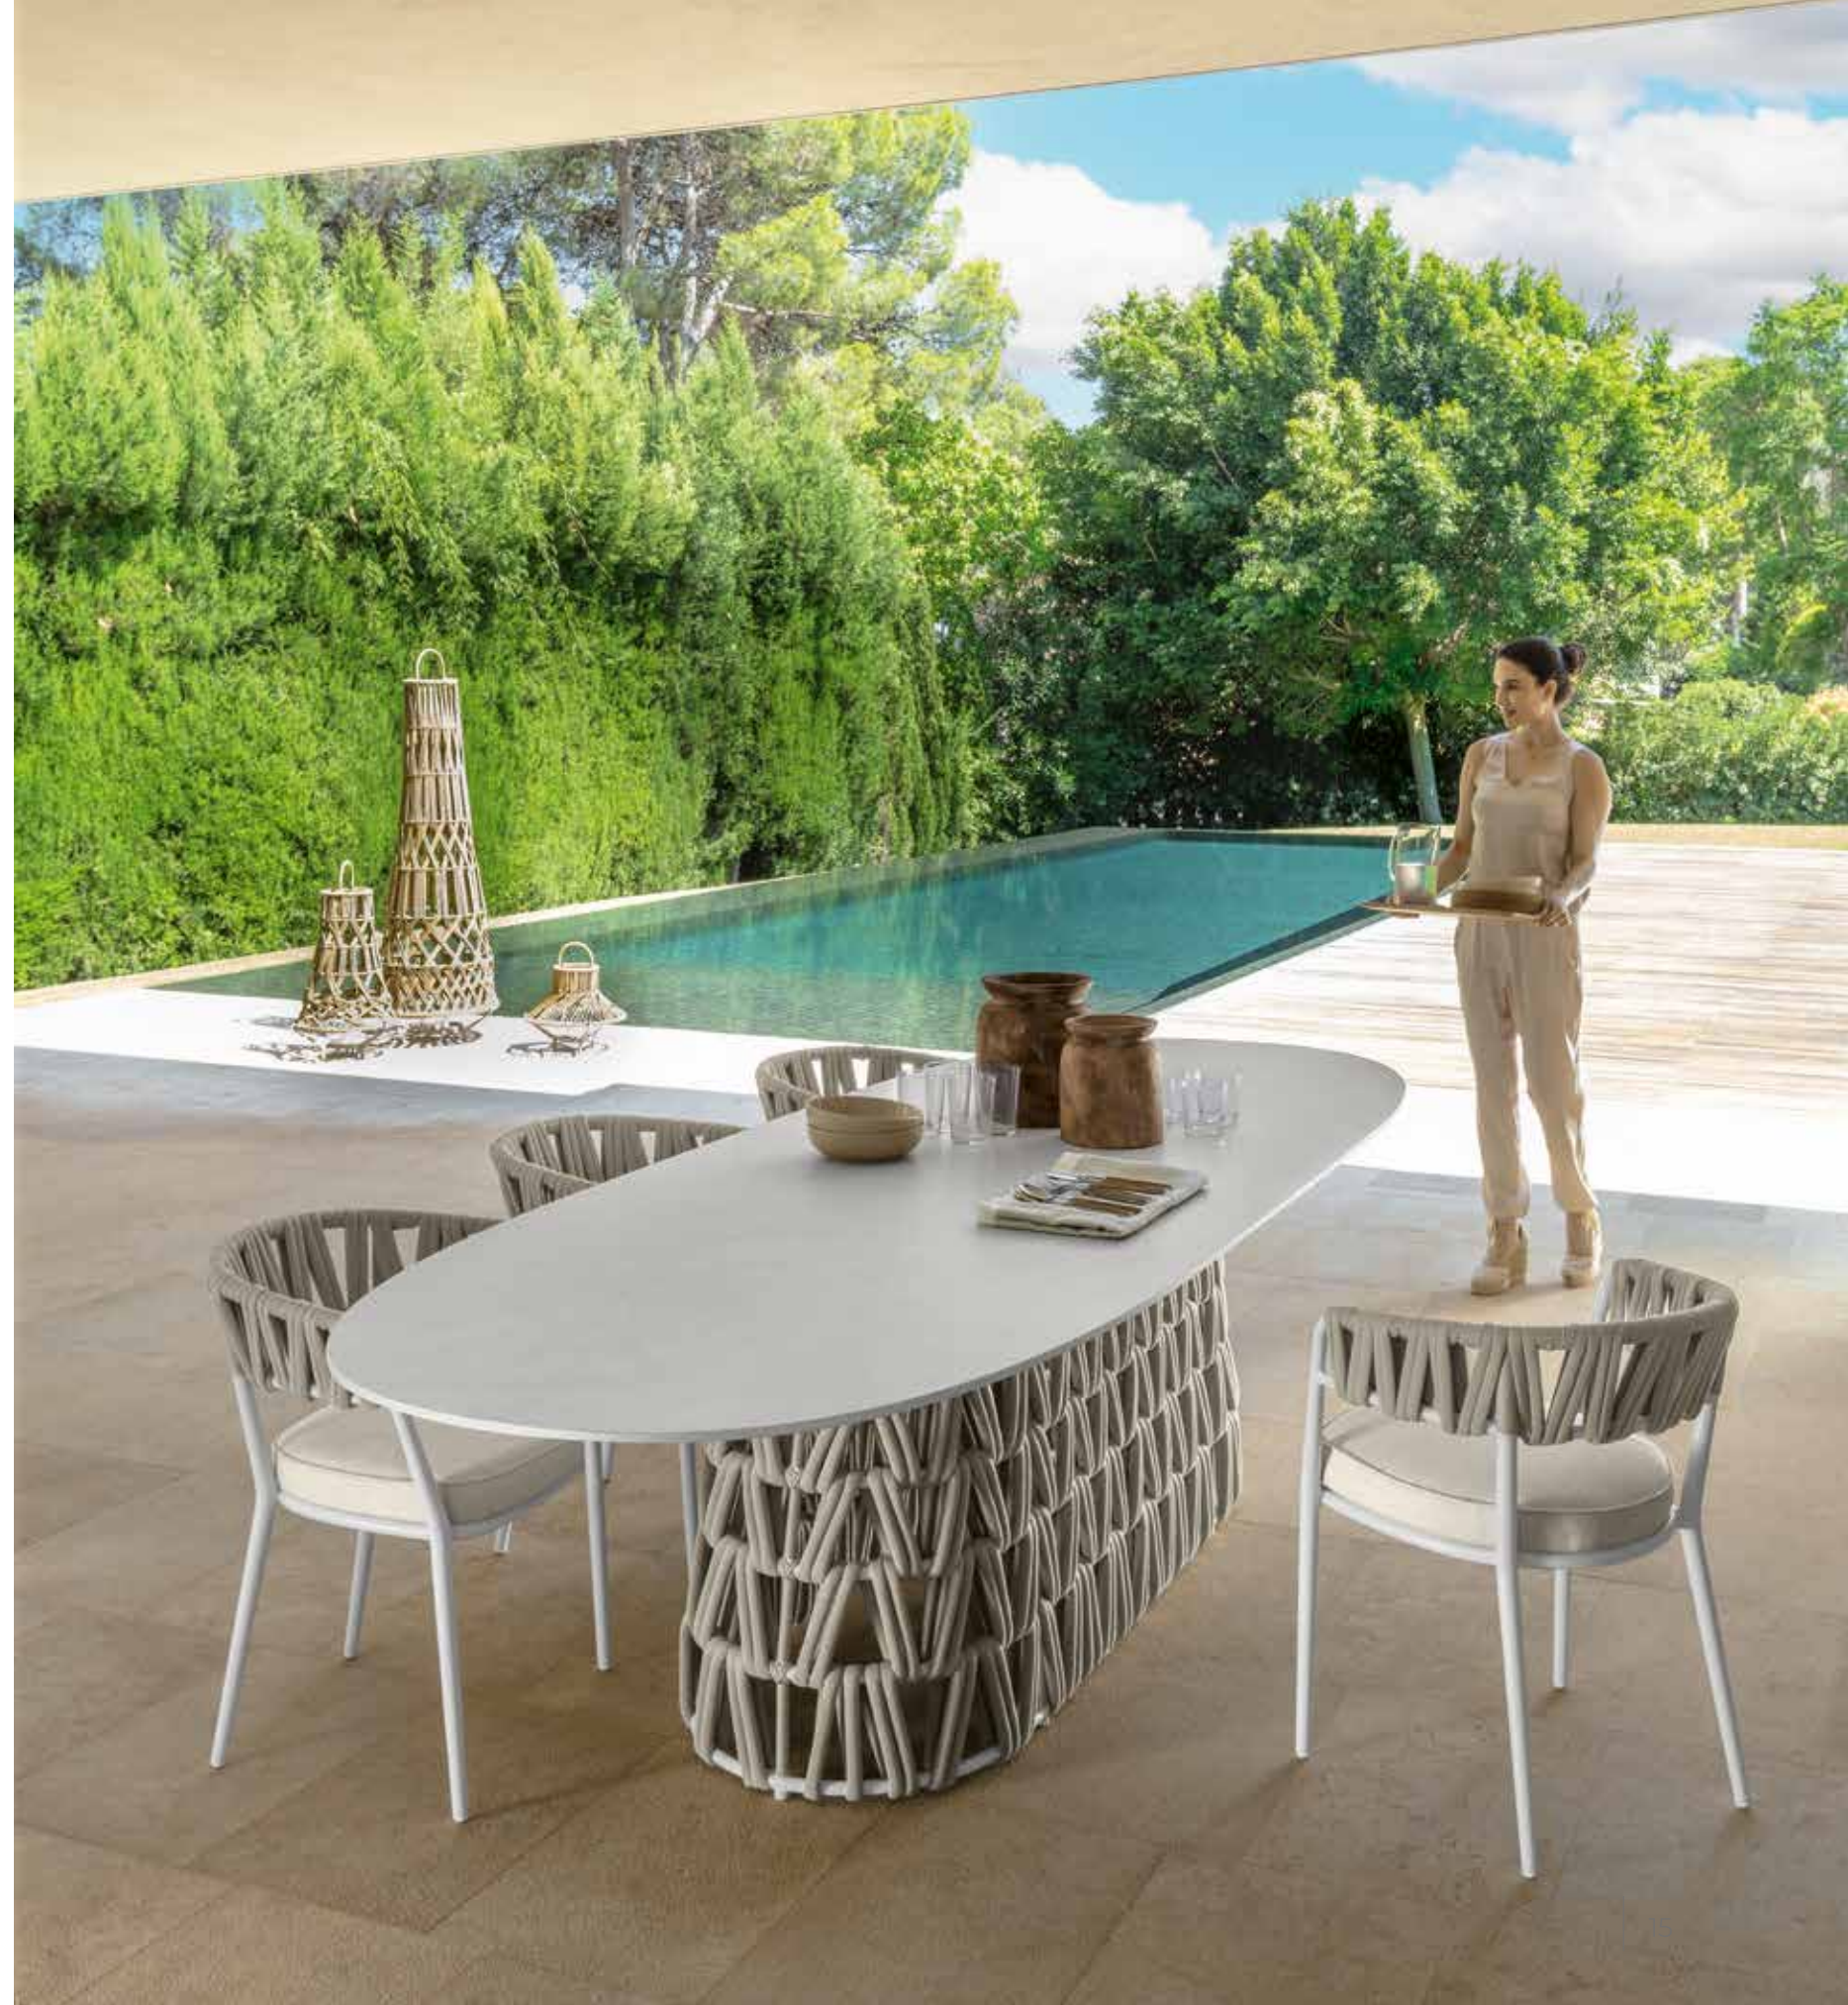

Design by Studio Palomba Serafini is born Swipe, with the desire to create a collection that, as the name suggests, was dominated by movement. A project that combines extreme comfort with a design with a strong personality, characterized by the contrast between the soft lines of the seats and the geometries created by the versatile padded strings. The use of aluminum for the structure does not prevent the elements of this collection to develop in total absence of rigidity: the backs of sofas and armchairs contain generous cushions, opening at the ends, as if to welcome you in an embrace, while the dining elements of the collection seem to float in the air thanks to the interplay of transparencies of the woven base.

Swipecollection

sofa dx, sofa oblique, living armchair & coffee table
white frame
tapioca colour rope
cushions in warm white colour
deco in beige, plain white & warm white colour
concrete beige top table