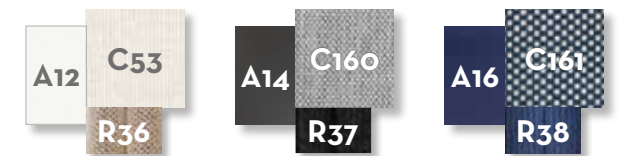

DINING ARMCHAIR / CODE: SWIPP

	Width	Depth	Height	H. armrest	H. seat	H. cushion
cm	62	59	75	72	46	6
inch	24.4	23.2	29.5	28.3	18.1	2.4

DINING CHAIR / CODE: SWISP

	Width	Depth	Height	H. armrest	H. seat	H. cushion
cm	51	58	75	72	46	6
inch	20.1	22.8	29.5	28.3	18.1	2.4

SUNBED / CODE: SWILET

	Width	Depth	Height	H. cushion
cm	205	87	36	29
inch	80.7	34.3	14.2	11.4