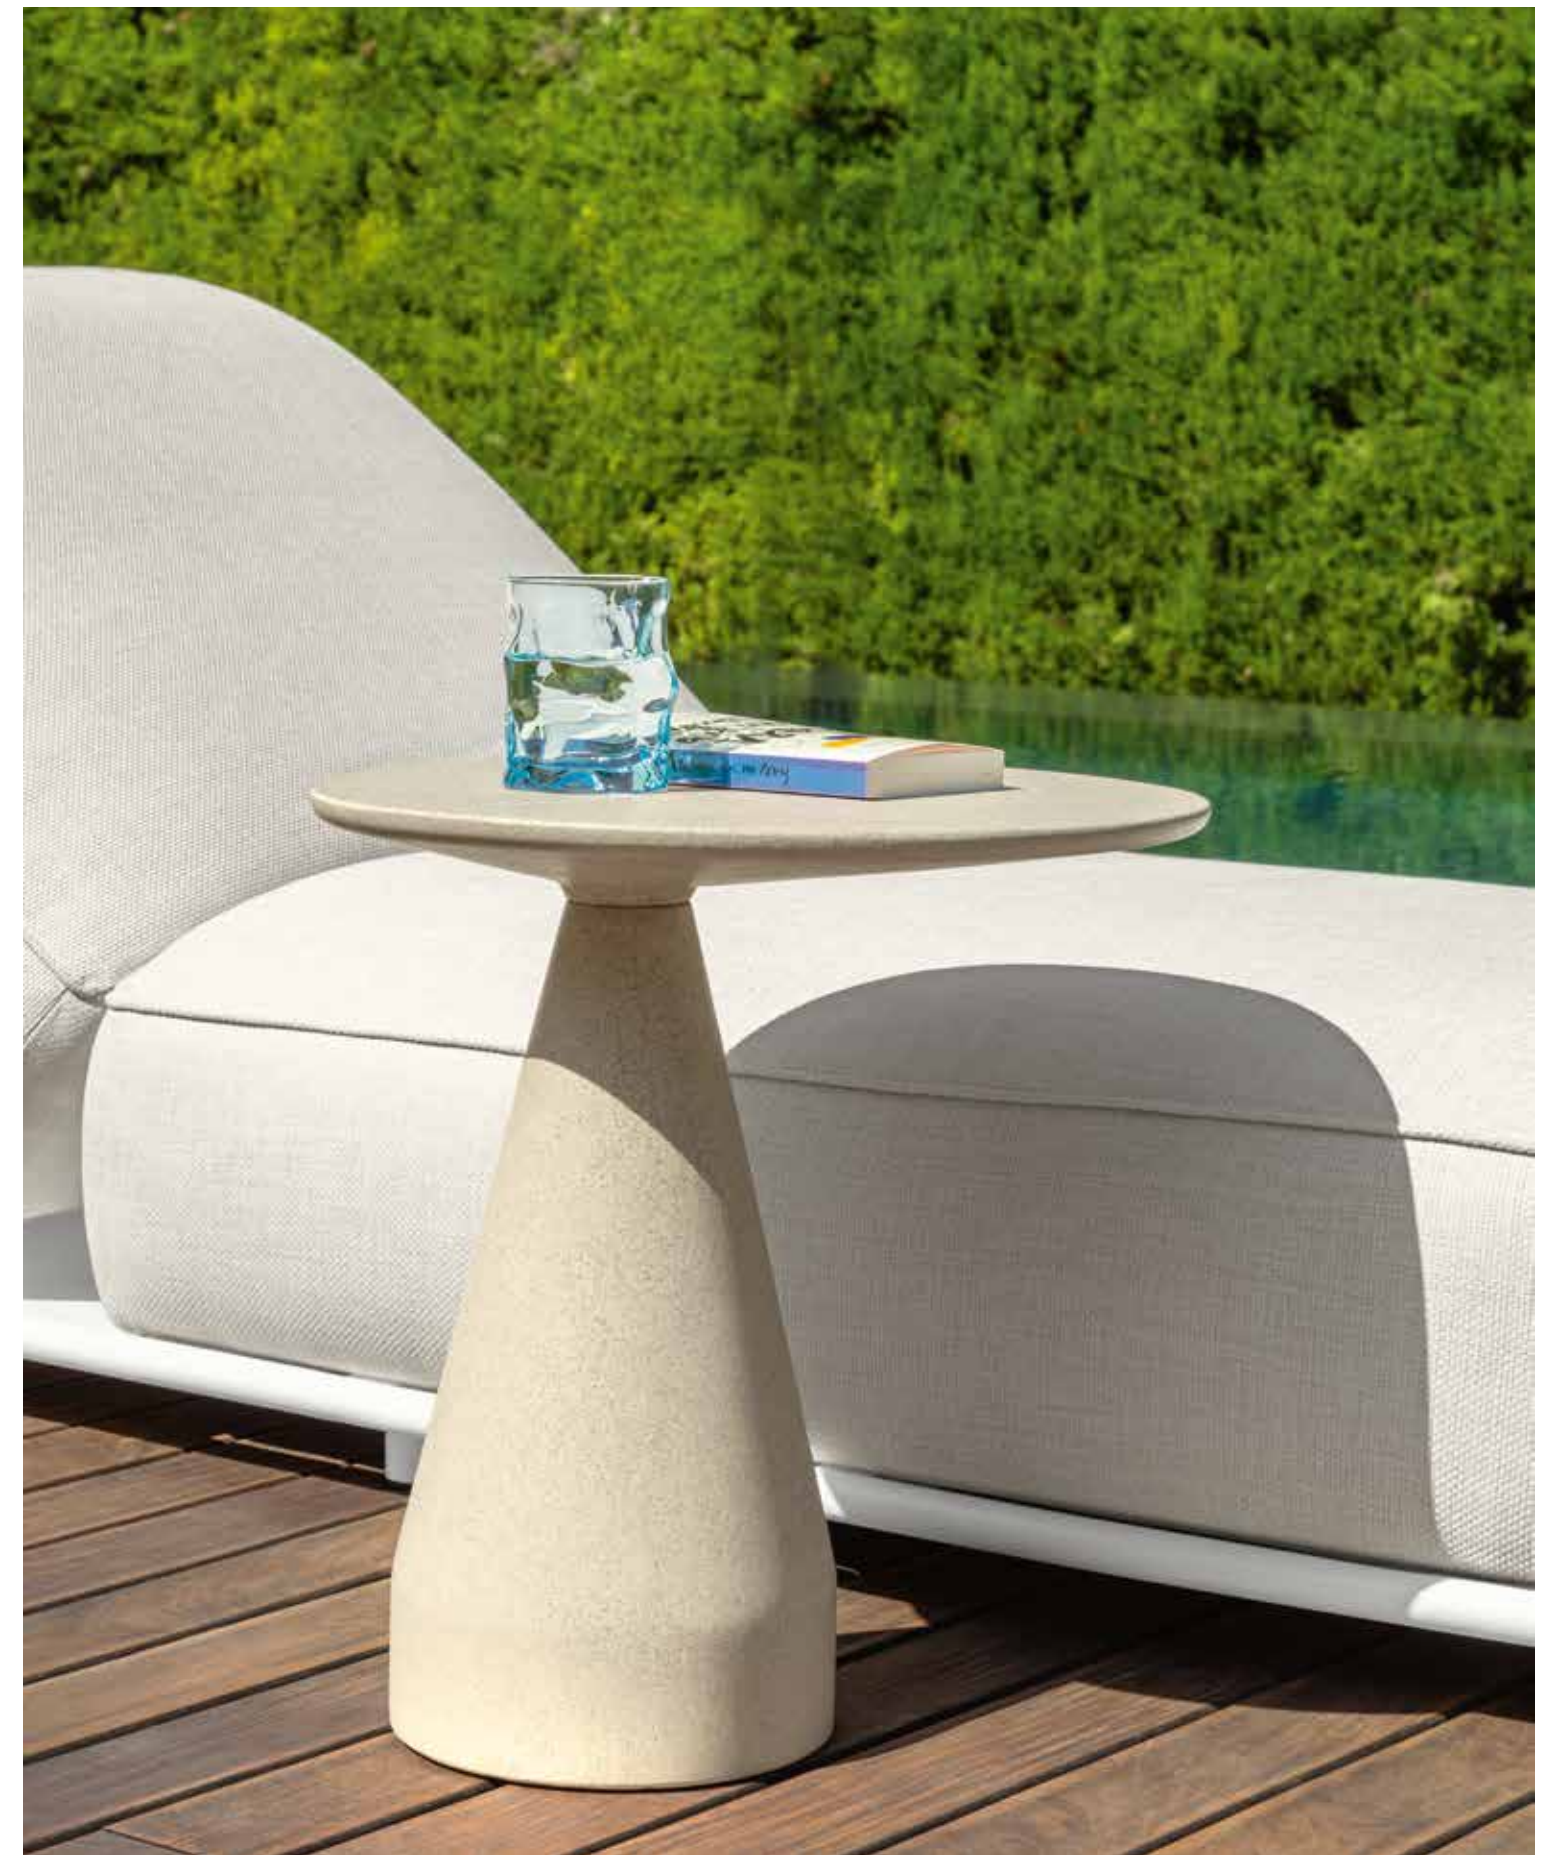

Design by Studio Palomba Serafini is born Swipe, with the desire to create a collection that, as the name suggests, was dominated by movement. A project that combines extreme comfort with a design with a strong personality, characterized by the contrast between the soft lines of the seats and the geometries created by the versatile padded strings. The use of aluminum for the structure does not prevent the elements of this collection to develop in total absence of rigidity: the backs of sofas and armchairs contain generous cushions, opening at the ends, as if to welcome you in an embrace, while the dining elements of the collection seem to float in the air thanks to the interplay of transparencies of the woven base.

Swipecollection

sofa dx, sofa oblique, living armchair & coffee table
white frame
tapioca colour rope
cushions in warm white colour
deco in beige, plain white & warm white colour
concrete beige top table