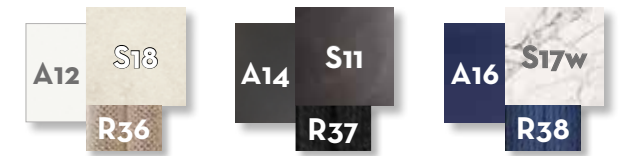

PLAZA COFFEE TABLE D45 / CODE: PLATC45

	Width	Depth	Height
cm	45	45	48
inch	17.7	17.7	18.9

PLAZA COFFEE TABLE 80X65 / CODE: PLATC8065

	Width	Depth	Height
cm	80	65	35
inch	31.5	25.6	13.8

DINING TABLE D150 / CODE: SWITPD150

	Width	Depth	Height
cm	150	150	75
inch	59.1	59.1	29.5

DINING TABLE 220X110 / CODE: SWITP220

	Width	Depth	Height
cm	220	110	75
inch	86.6	43.3	29.5

DINING TABLE 300X110 / CODE: SWITP300

	Width	Depth	Height
cm	300	110	75
inch	118.1	43.3	29.5