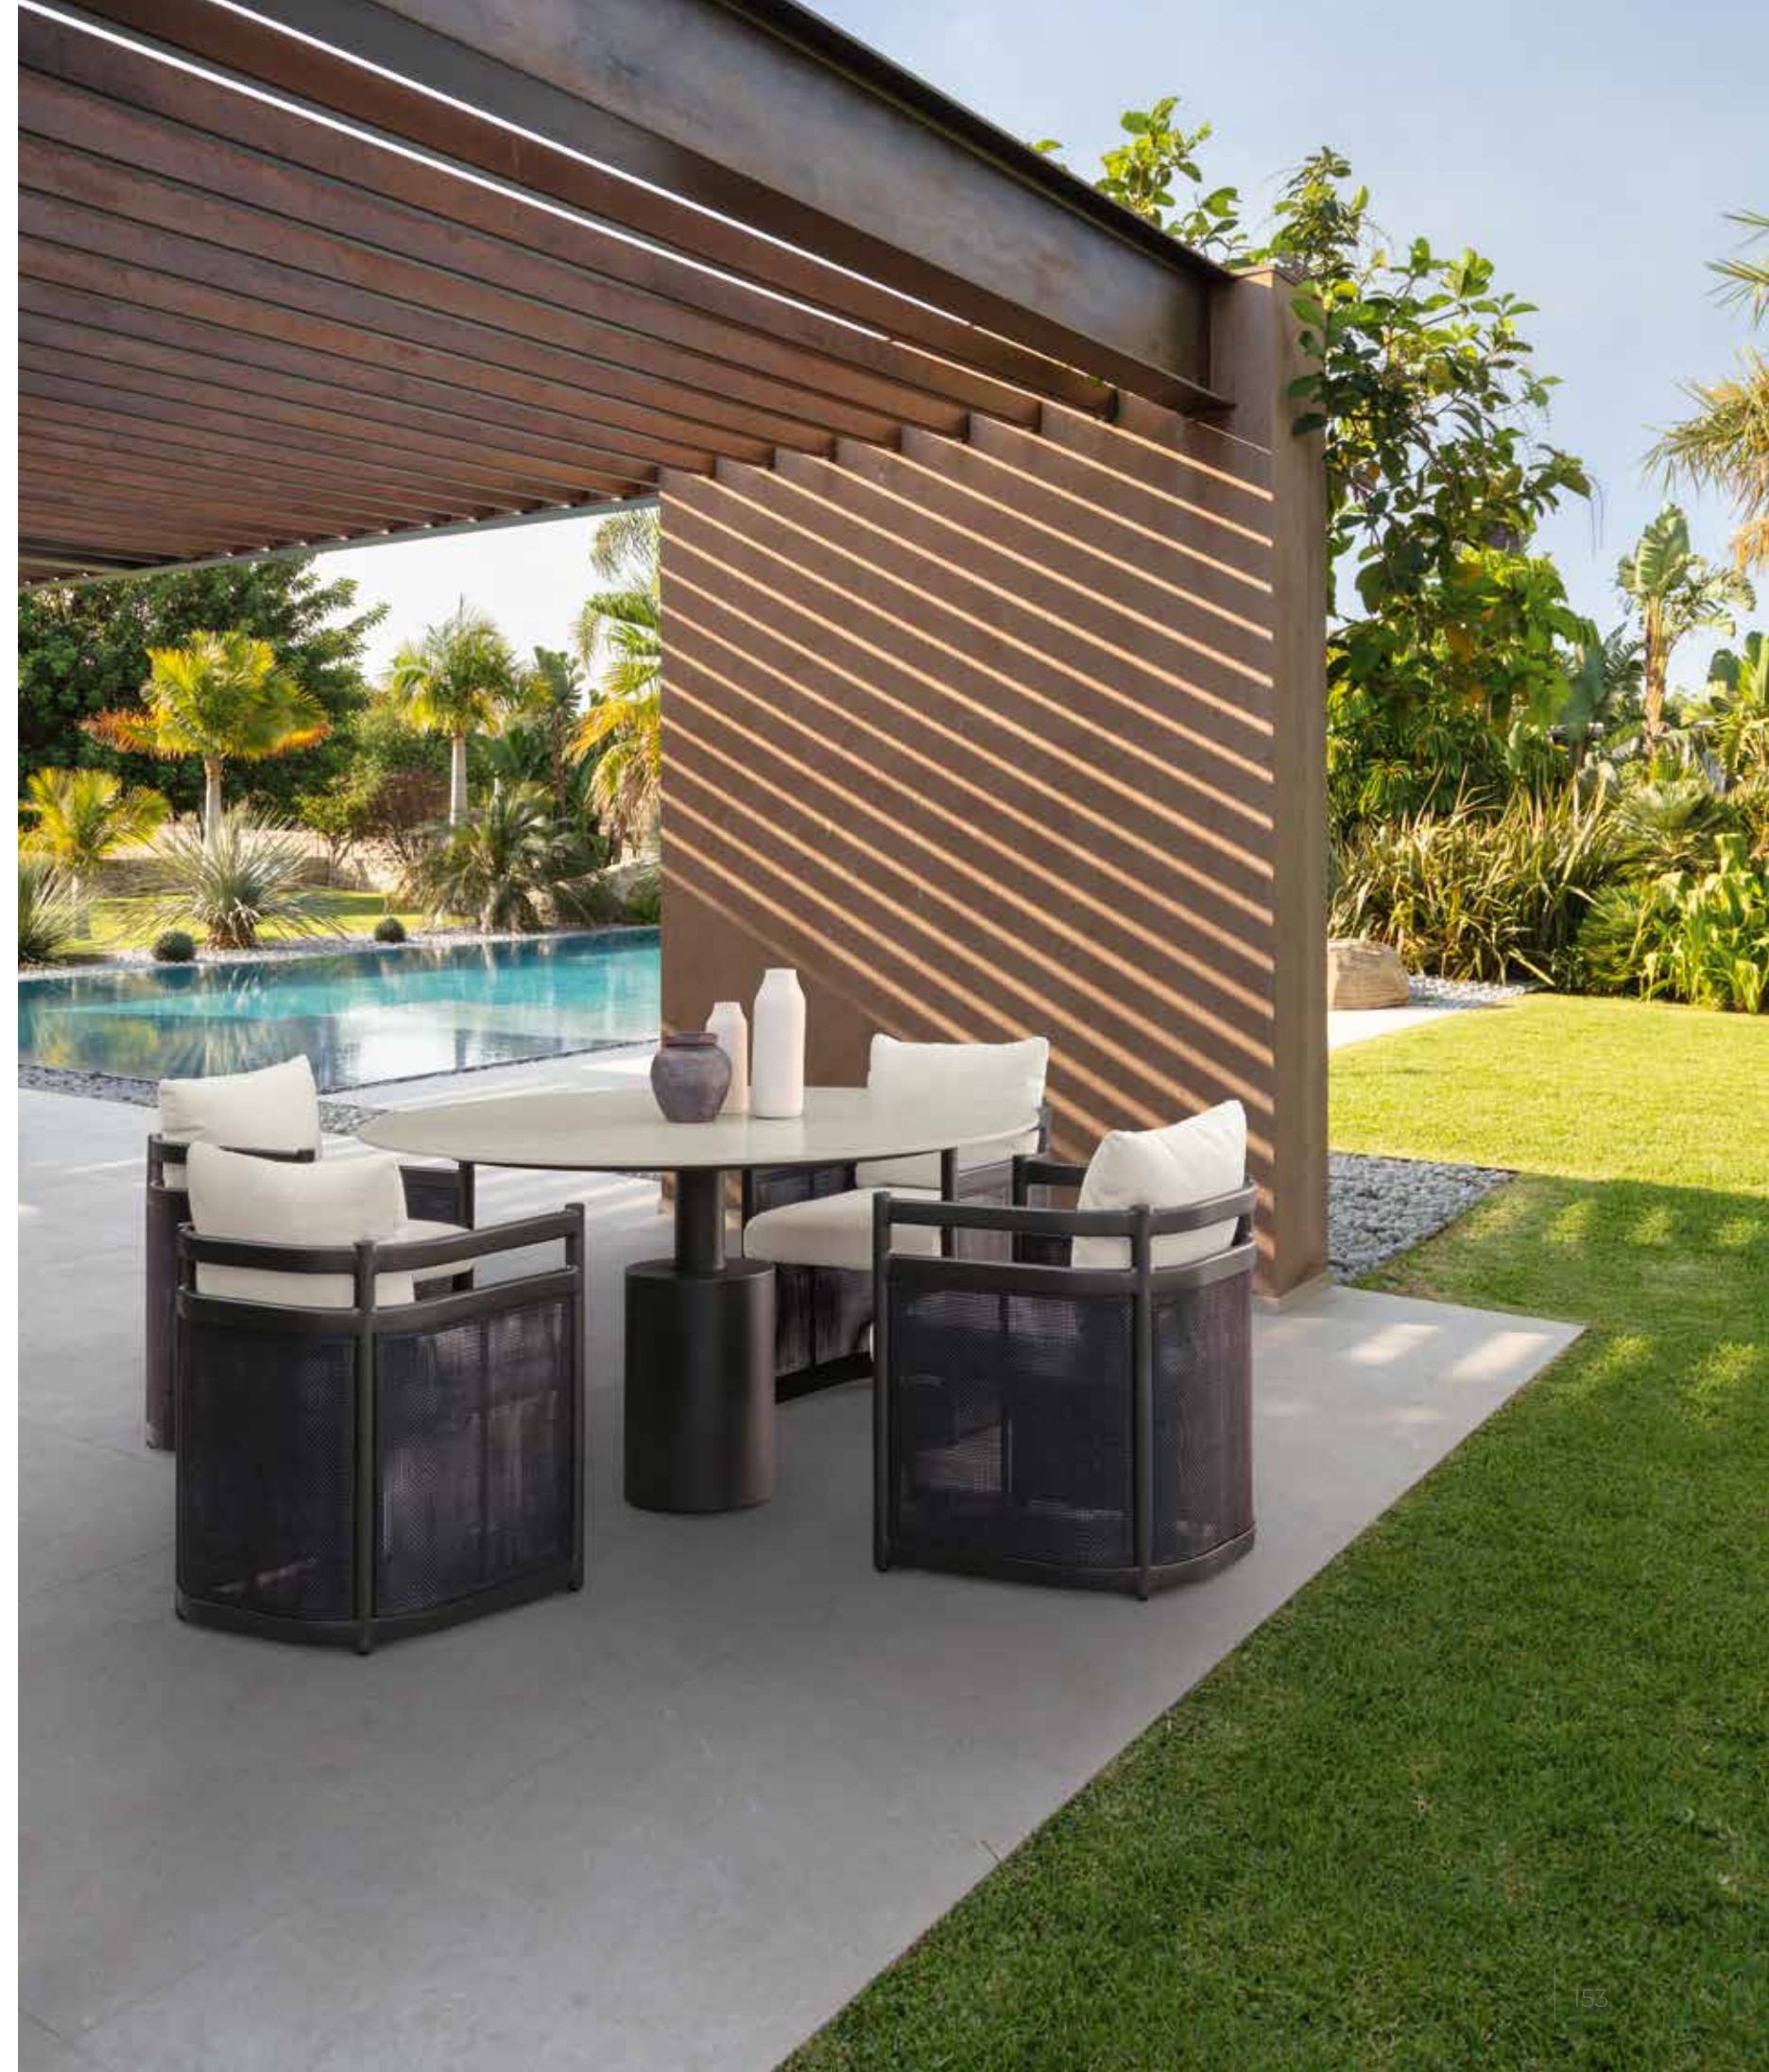

Edwincollection

dining armchair
aluminium and ultra slim fiber frame in mokka colour
cushion in inkas white colour
dining table d135
aluminium frame in mokka colour
gres top table in sand limestone colour